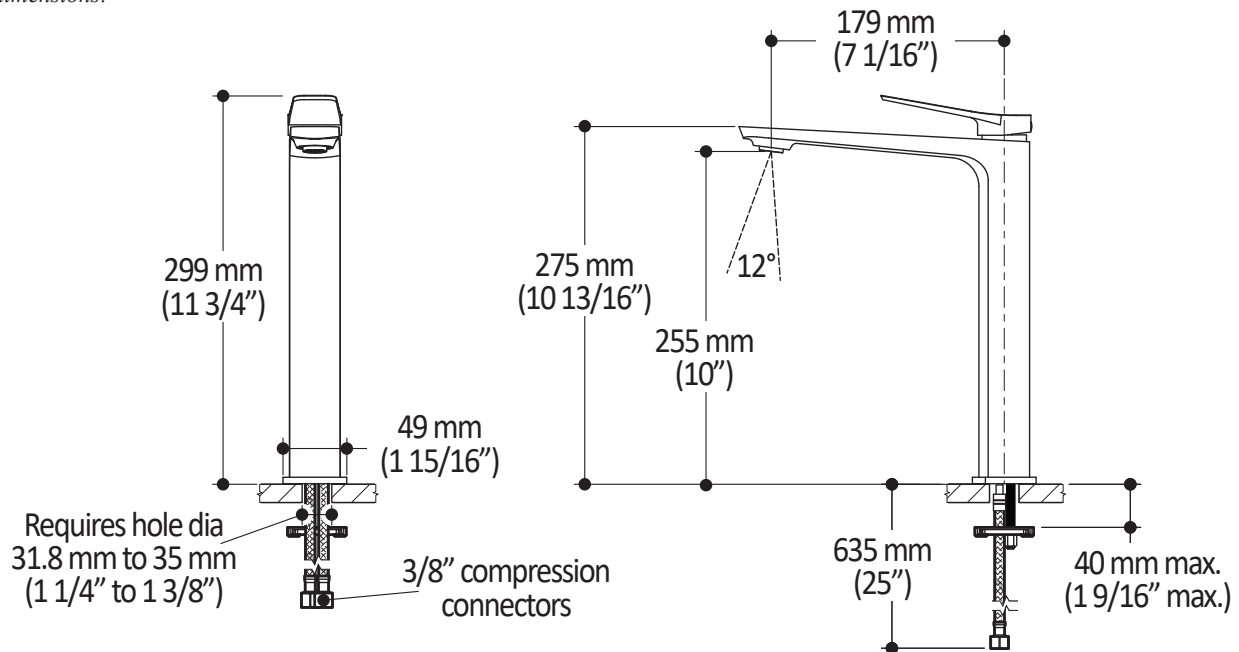

### Product dimensions:

**Important:** Dimensions are approximated and are subject to changes. Please refer to the installation instructions.

ONCE UPON A TIME...WATER®

1355, 2<sup>nd</sup> Street, Industrial Park  
Sainte-Marie (Québec)  
Canada G6E 1G9