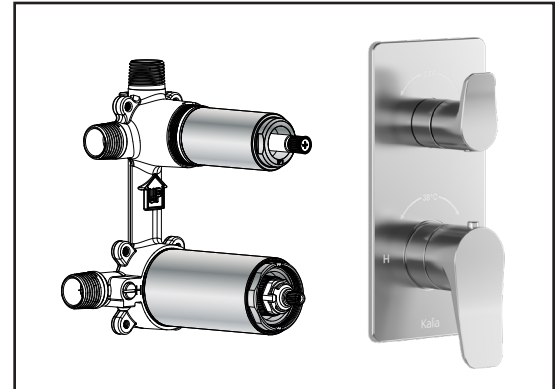

ONCE UPON A TIME...WATER®

MOROKA™

BF1920

3-way AQUATONIK™ type T/P 1/2" valve with diverter and decorative trim

SPÉCIFICATIONS

Features

- 2 male water inlets 1/2NPT threaded or welded
- 3 male water outlets 1/2NPT threaded or welded
- Solid brass construction
- Total adjustment of 32 mm (1 1/4")
- Can be installed back to back
- Support included for better stability during installation
- Operates 1 or 2 components at a time

Colors (Finishes)

- Chrome: BF1920-110
- Matte black: BF1920-160

Maximum flow rate

- 1 outlet: 22 L/min (5.9 gpm) at 60 psi
- 2 outlets: 23.5 L/min (6.21 gpm) at 60 psi

Certifications

The specified model meets or exceeds the following standards;

CSA B125.1
ASME A112.18.1
ICC A117.1