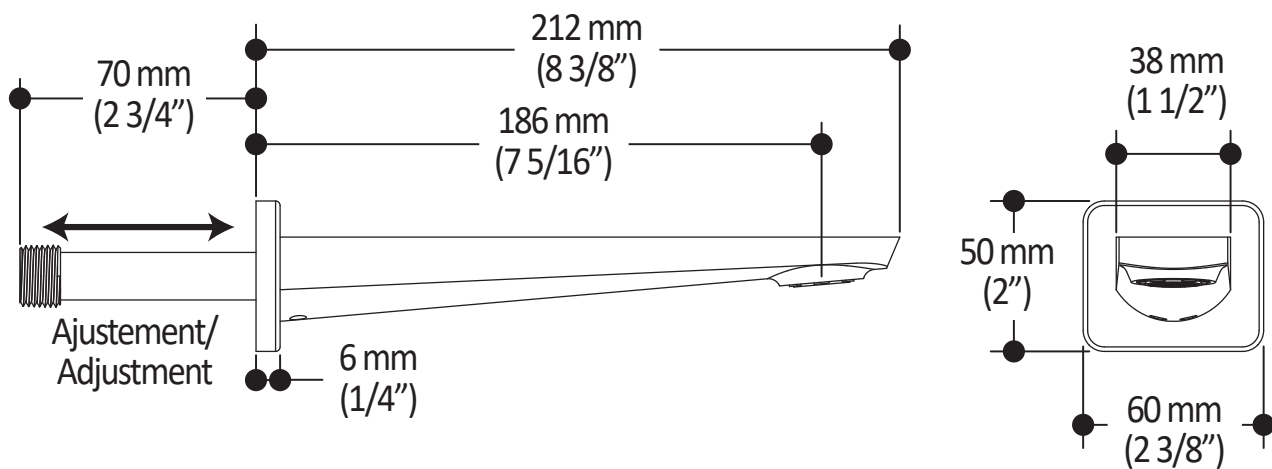

Important: Dimensions are approximated and are subject to changes. Please refer to the installation instructions.

Kalia

ONCE UPON A TIME...WATER®

1355, 2nd Street, Industrial Park
Sainte-Marie (Québec)
Canada G6E 1G9

T 418-387-9090
1-877-GO-KALIA (1-877-465-2542)
F 418 387-9089

KaliaStyle.com