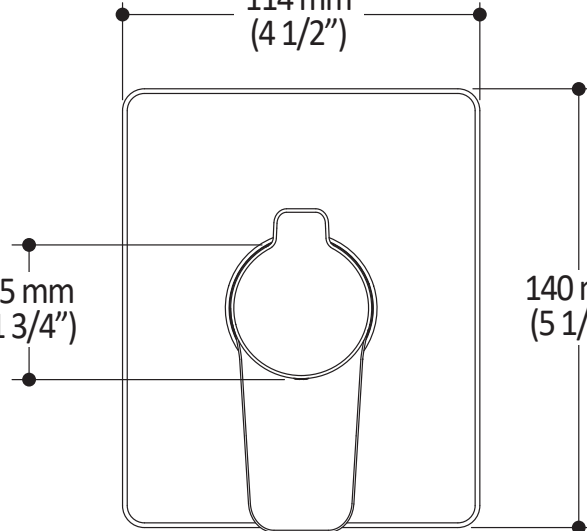

Product dimensions:

59 à/to 91 mm  
(2 5/16" à/to 3 9/16")

114 mm  
(4 1/2")

45 mm  
(1 3/4")

140 mm  
(5 1/2")

**Important:** Dimensions are approximated and are subject to changes. Please refer to the installation instructions.

### Features

- Male water inlet 1/2NPT on vertical arm
- Female water inlet G1/2 on rainhead
- Rainhead dimension:  
260 mm x 188 mm x 16 mm (10 1/4" x 7 3/8" x 5/8")
- Soft tips for easy cleaning of limescale
- Adjustable orientation swivel
- Solid brass arm and plastic rainhead construction