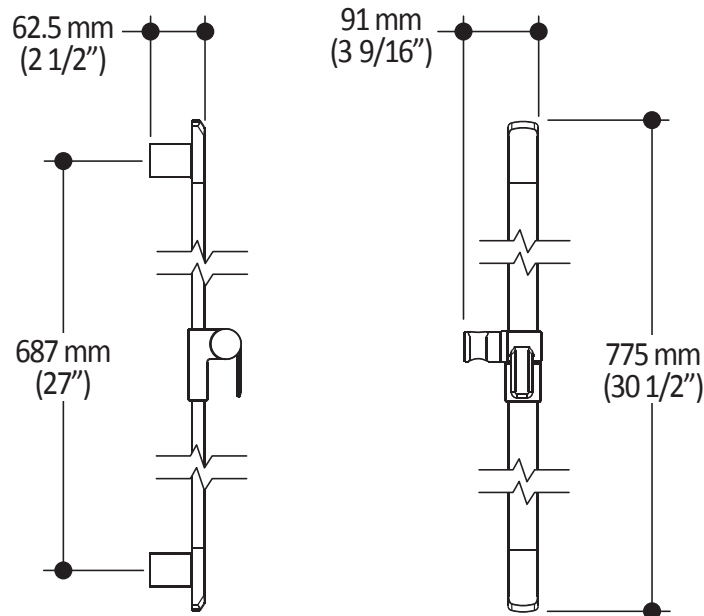

Product dimensions: