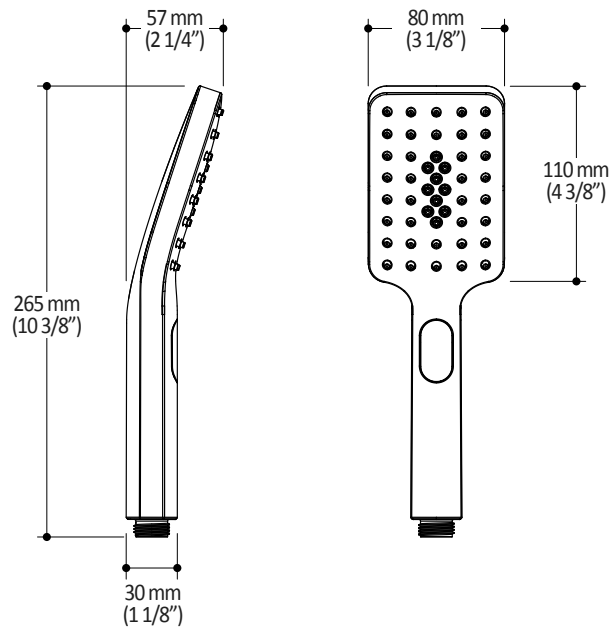

Important : Dimensions are approximated and are subject to changes. Please refer to the installation instructions.

Kalia

ONCE UPON A TIME...WATER®

1355, 2nd Street, Industrial Park
Sainte-Marie (Québec)
Canada G6E 1G9

T 418-387-9090
1-877-GO-KALIA (1-877-465-2542)
F 418 387-9089

KaliaStyle.com