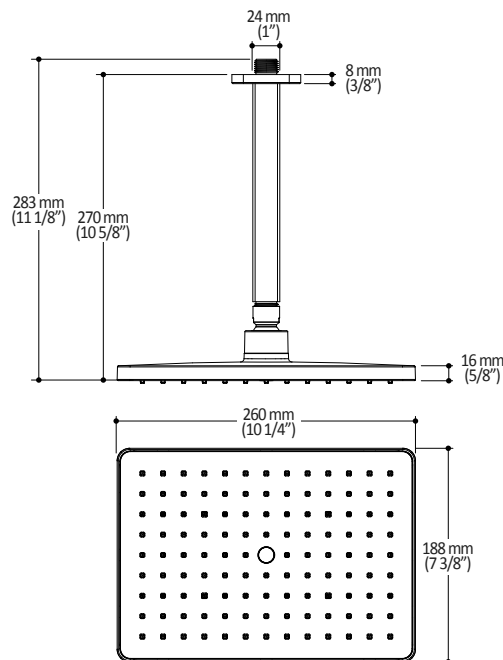

Important: Dimensions are approximated and are subject to changes. Please refer to the installation instructions.

ONCE UPON A TIME...WATER®

1355, 2nd Street, Industrial Park
Sainte-Marie (Québec)
Canada G6E 1G9

T 418-387-9090
1-877-GO-KALIA (1-877-465-2542)
F 418 387-9089

KaliaStyle.com