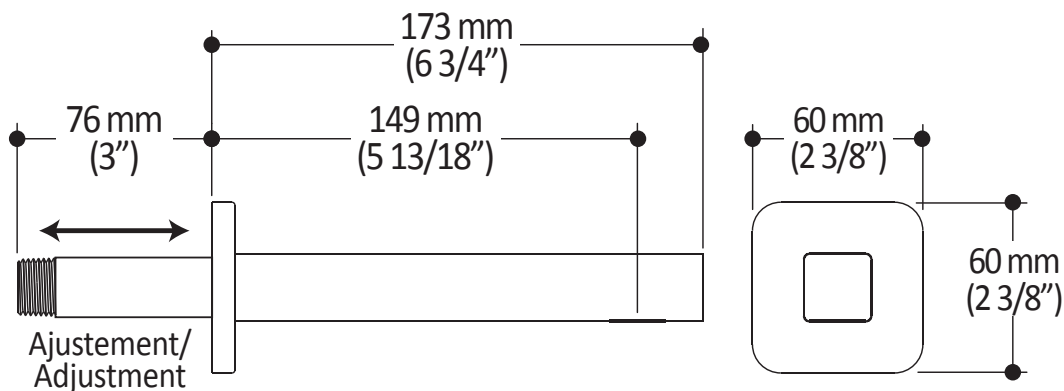

Important: Dimensions are approximated and are subject to changes. Please refer to the installation instructions.

Kalia

ONCE UPON A TIME...WATER®

1355, 2nd Street, Industrial Park
Sainte-Marie (Québec)
Canada G6E 1G9

T 418-387-9090
1-877-GO-KALIA (1-87- 465-2542)
F 418 387-9089

KaliaStyle.com