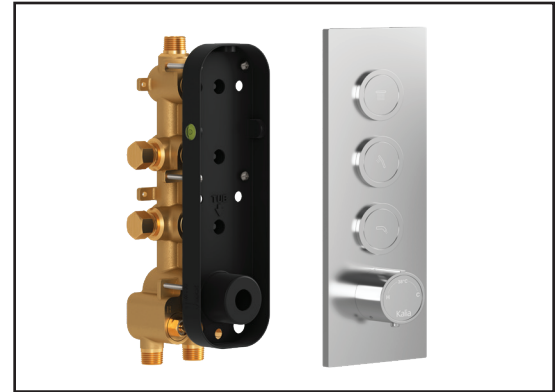

ONCE UPON A TIME...WATER®

BF2062

3-way AQUATONIK™ type T/P 1/2" push-button valve and decorative trim

SPECIFICATIONS

Features

- Solid brass construction
- Low-profile design
- Two male water inlets 1/2 NPT threaded or welded
- Male water outlets 1/2 NPT threaded or welded
- Horizontal or vertical installation
- One (1) high-flow outlet for tub spout
- Total adjustment of 25.4 mm (1")
- Back supports for better stability during installation included
- Operates up to 3 components simultaneously
- Integrated adjustable high-temperature limit
- Extra buttons included for custom shower configurations

Maximum flow rate

- 1 outlet: 31.9 L/min (7.42 gpm) at 60 psi
- 2 outlets: 32.3 L/min (8.53 gpm) at 60 psi
- 3 outlets: 33.5 L/min (8.85 gpm) at 60 psi

Certifications

The specified model meets or exceeds the following standards;

Installation Notes

This product must be installed following the installation instructions provided.

WARRANTY

Kalia Inc. guarantees all aspects of its products to be free of defects in material and workmanship for normal residential use. Refer to the warranty included with the Kalia products for details.