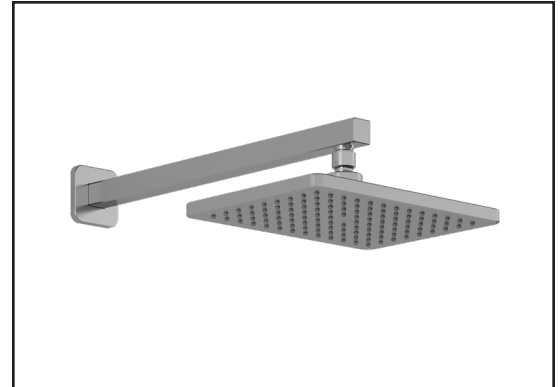

ONCE UPON A TIME...WATER®

BF1626 Rainhead with 90° Wallarm

SPÉCIFICATIONS

Features

- Male water inlet 1/2NPT on vertical arm
- Rainhead dimension:
  260 mm x 188 mm x 16 mm (10 1/4" x 7 3/8" x 5/8")
- Soft tips for easy cleaning of limescale
- Adjustable orientation swivel
- Solid brass arm and plastic rainhead construction

Colors (Finishes)

- Chrome: BF1626-110
- Pure Nickel PVD: BF1626-125
- Matte Black: BF1626-160

Maximum flow rate

- 7.6 L/min (2 gpm) at 80 psi

Installation Notes

This product must be installed following the installation instructions provided.

WARRANTY

Kalia Inc. guarantees all aspects of its products to be free of defects in material and workmanship for normal residential use. **Refer to the warranty included with the Kalia products for details.**

Product dimensions: