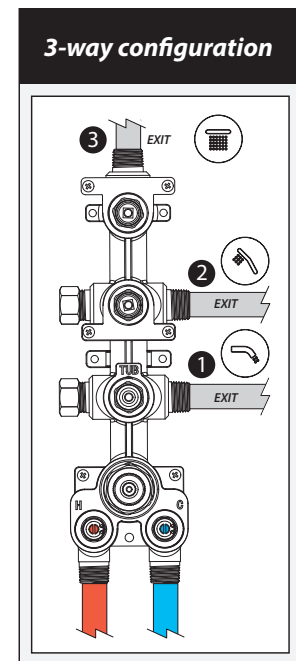

Colors (Finishes)

- Chrome: BF2062-110
- Matte black: BF2062-160

Product dimensions:

Important: Dimensions are approximated and are subject to changes. Please refer to the installation instructions.

ONCE UPON A TIME...WATER®

1355, 2nd Street, Industrial Park
Sainte-Marie (Québec)
Canada G6E 1G9

T 418-387-9090
1-877-GO-KALIA (1-877-465-2542)
F 418 387-9089

KaliaStyle.com