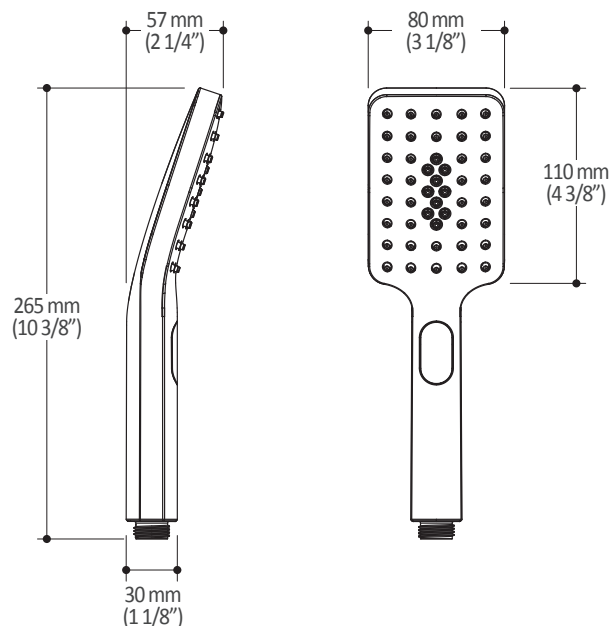

Important : Dimensions are approximated and are subject to changes. Please refer to the installation instructions.

ONCE UPON A TIME...WATER®

1355, 2nd Street, Industrial Park
Sainte-Marie (Québec)
Canada G6E 1G9

T 418-387-9090
1-877-GO-KALIA (1-87- 465-2542)
F 418 387-9089

KaliaStyle.com