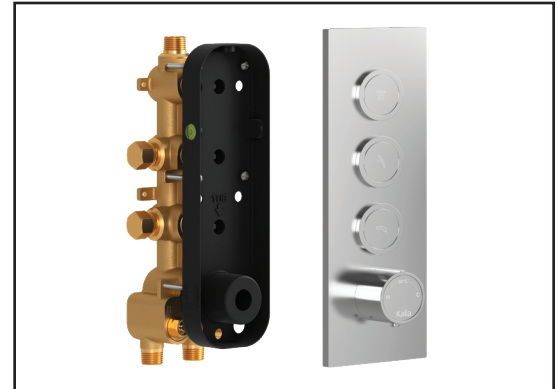

ONCE UPON A TIME...WATER®

BF2062

3-way AQUATONIK™ type T/P 1/2" push-button valve and decorative trim

SPECIFICATIONS

Features

- Solid brass construction
- Low-profile design
- Two male water inlets 1/2 NPT threaded or welded
- Male water outlets 1/2 NPT threaded or welded
- Horizontal or vertical installation
- One (1) high-flow outlet for tub spout
- Total adjustment of 25.4 mm (1")
- Back supports for better stability during installation included
- Operates up to 3 components simultaneously
- Integrated adjustable high-temperature limit
- Extra buttons included for custom shower configurations

Maximum flow rate

- 1 outlet: 31.9 L/min (7.42 gpm) at 60 psi
- 2 outlets: 32.3 L/min (8.53 gpm) at 60 psi
- 3 outlets: 33.5 L/min (8.85 gpm) at 60 psi

Certifications

The specified model meets or exceeds the following standards;

Installation Notes

This product must be installed following the installation instructions provided.

WARRANTY

Kalia Inc. guarantees all aspects of its products to be free of defects in material and workmanship for normal residential use. Refer to the warranty included with the Kalia products for details.