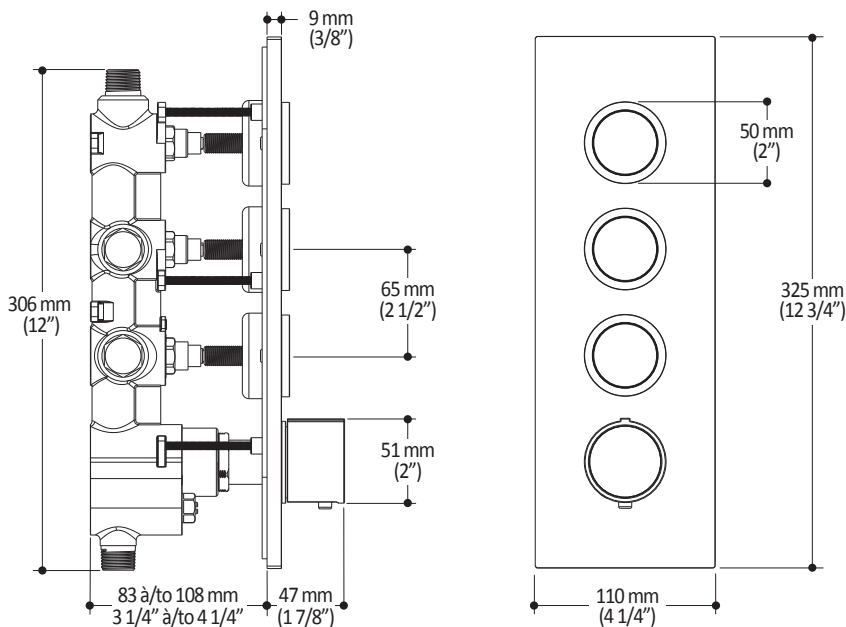

Colors (Finishes)

- Chrome: BF2062-110
- Matte black: BF2062-160

Product dimensions:

Important: Dimensions are approximated and are subject to changes. Please refer to the installation instructions.

ONCE UPON A TIME...WATER®

1355, 2nd Street, Industrial Park
Sainte-Marie (Québec)
Canada G6E 1G9

T 418-387-9090
1-877-GO-KALIA (1-877-465-2542)
F 418 387-9089

KaliaStyle.com