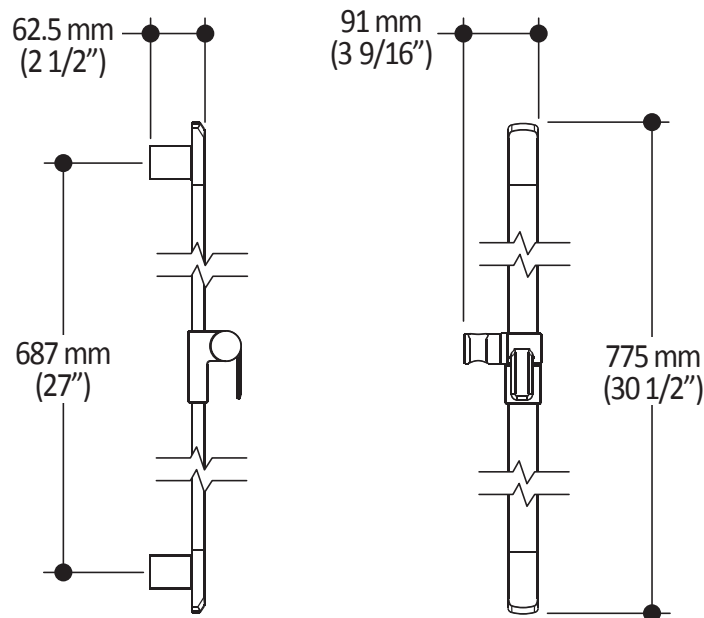

Product dimensions:

Important : Dimensions are approximated and are subject to changes. Please refer to the installation instructions.

Kalia

ONCE UPON A TIME...WATER®

1355, 2nd Street, Industrial Park
Sainte-Marie (Québec)
Canada G6E 1G9

T 418-387-9090
1-877-GO-KALIA (1-87- 465-2542)
F 418 387-9089

KaliaStyle.com