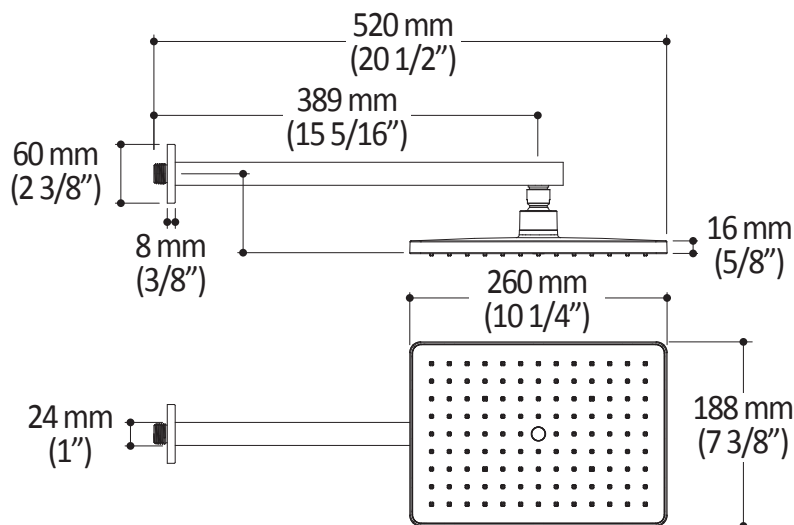

Important: Dimensions are approximated and are subject to changes. Please refer to the installation instructions.

Kalia

ONCE UPON A TIME...WATER®

1355, 2e Rue du Parc industriel
Sainte-Marie (Québec)
Canada G6E 1G9

T 418-387-9090
1-877-GO-KALIA (1-877-465-2542)
F 418 387-9089

kaliastyle.com