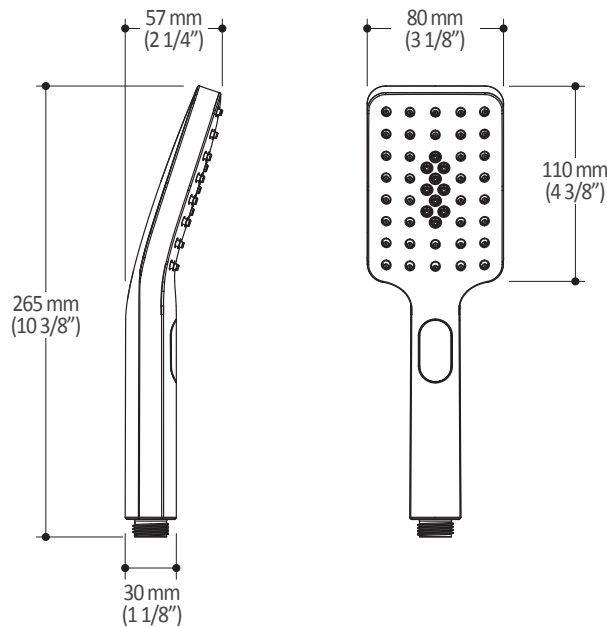

Important : Dimensions are approximated and are subject to changes. Please refer to the installation instructions.

ONCE UPON A TIME...WATER®

1355, 2nd Street, Industrial Park
Sainte-Marie (Québec)
Canada G6E 1G9

T 418-387-9090
1-877-GO-KALIA (1-87- 465-2542)
F 418 387-9089

KaliaStyle.com