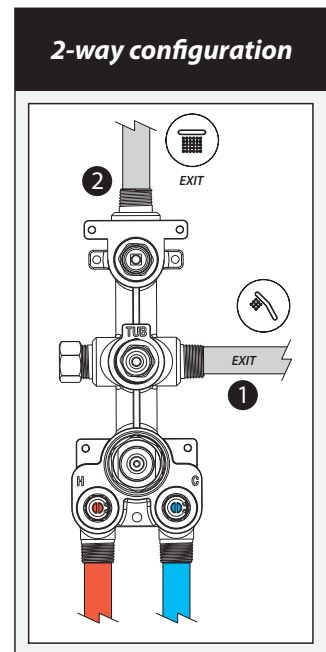

Product dimensions:

Important: Dimensions are approximated and are subject to changes. Please refer to the installation instructions.

ONCE UPON A TIME...WATER®

1355, 2nd Street, Industrial Park
Sainte-Marie (Québec)
Canada G6E 1G9

T 418-387-9090
1-877-GO-KALIA (1-877-465-2542)
F 418 387-9089

KaliaStyle.com