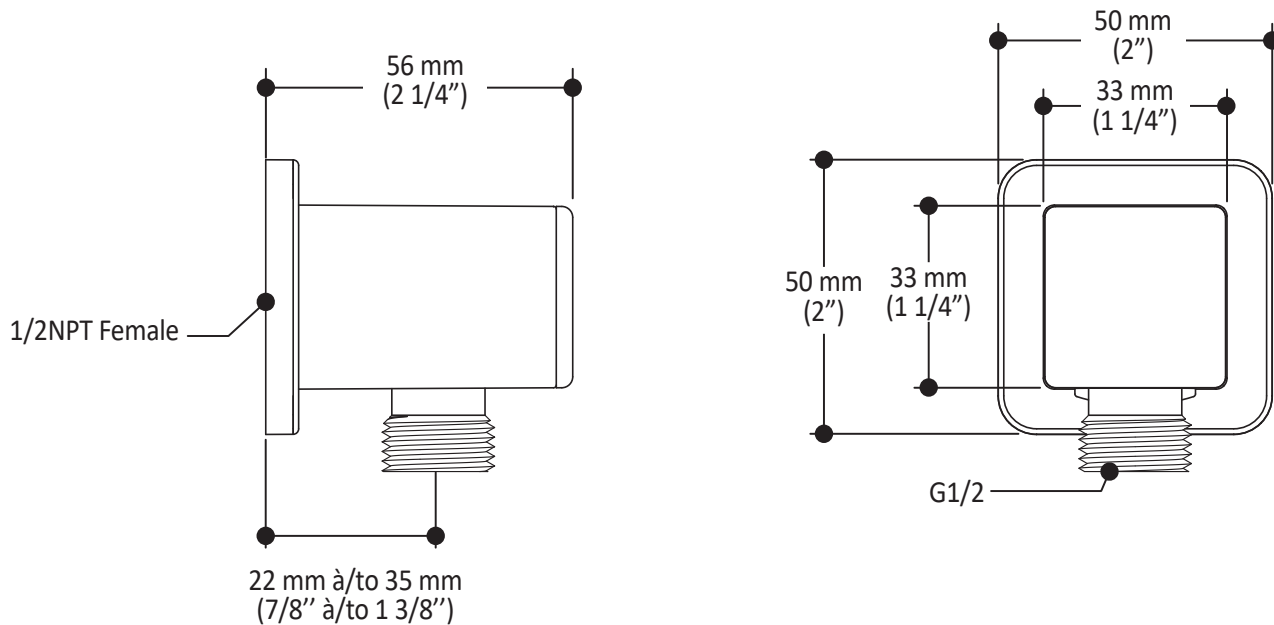

Important: Dimensions are approximated and are subject to changes. Please refer to the installation instructions.

ONCE UPON A TIME...WATER®

1355, 2nd Street, Industrial Park
Sainte-Marie (Québec)
Canada G6E 1G9

T 418-387-9090
1-877-GO-KALIA (1-87- 465-2542)
F 418 387-9089

KaliaStyle.com