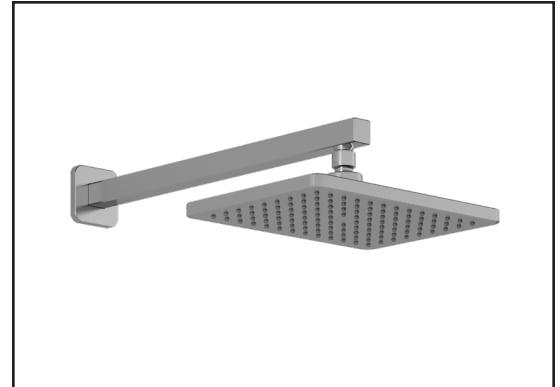

Kalia

ONCE UPON A TIME...WATER®

BF1626

Rainhead with 90° Wallarm

SPÉCIFICATIONS

Features

- Male water inlet 1/2NPT on vertical arm
- Rainhead dimension:
  260 mm x 188 mm x 16 mm (10 1/4" x 7 3/8" x 5/8")
- Soft tips for easy cleaning of limescale
- Adjustable orientation swivel
- Solid brass arm and plastic rainhead construction

Colors (Finishes)

- Chrome: BF1626-110
- Pure Nickel PVD: BF1626-125
- Matte Black: BF1626-160

Maximum flow rate

- 7.6 L/min (2 gpm) at 80 psi

Installation Notes

This product must be installed following the installation instructions provided.

WARRANTY

Kalia Inc. guarantees all aspects of its products to be free of defects in material and workmanship for normal residential use. **Refer to the warranty included with the Kalia products for details.**

Product dimensions: