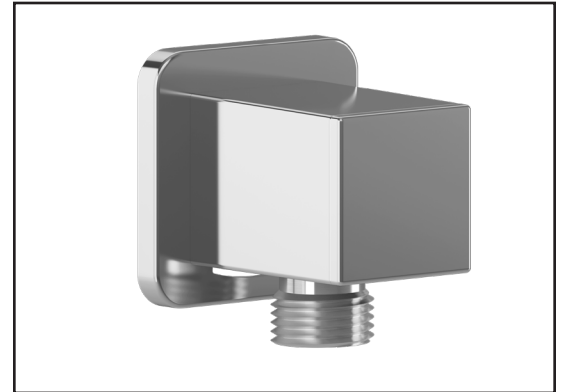

ONCE UPON A TIME...WATER®

106193 Wall Outlet

SPÉCIFICATIONS

Features

- Female water inlet 1/2NPT
- Male water outlet G1/2
- Connector adjustable in depth
- PVD finish (Physical Vapour Deposit): A high technology process that protects the surface finish for increased durability

Colors (Finishes)

- Chrome: 106193-110
- Pure nickel PVD: 106193-125
- Matte black: 106193-160

Installation Notes

This product must be installed following the installation instructions provided.

WARRANTY

Kalia Inc. guarantees all aspects of its products to be free of defects in material and workmanship for normal residential use. **Refer to the warranty included with the Kalia products for details.**

Product dimensions: