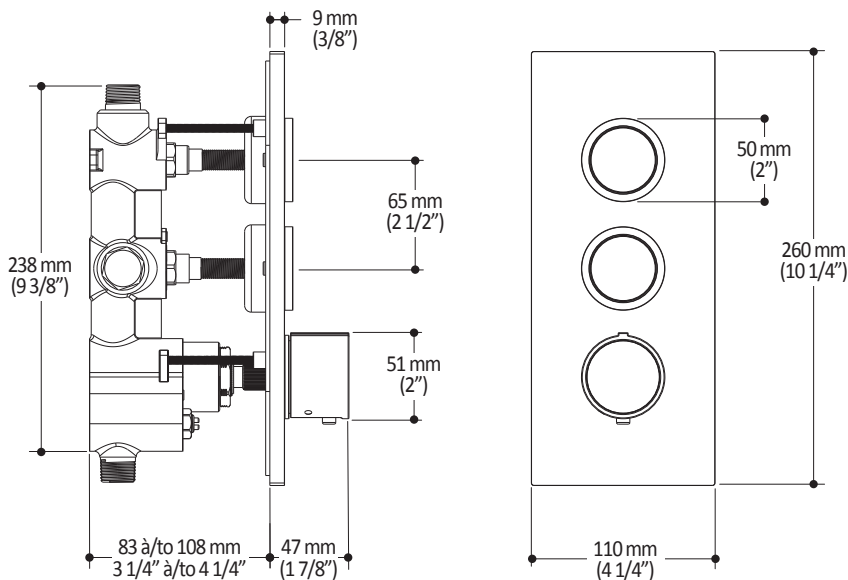

Product dimensions:

Important: Dimensions are approximated and are subject to changes. Please refer to the installation instructions.

ONCE UPON A TIME...WATER®

1355, 2nd Street, Industrial Park
Sainte-Marie (Québec)
Canada G6E 1G9

T 418-387-9090
1-877-GO-KALIA (1-877-465-2542)
F 418 387-9089

KaliaStyle.com