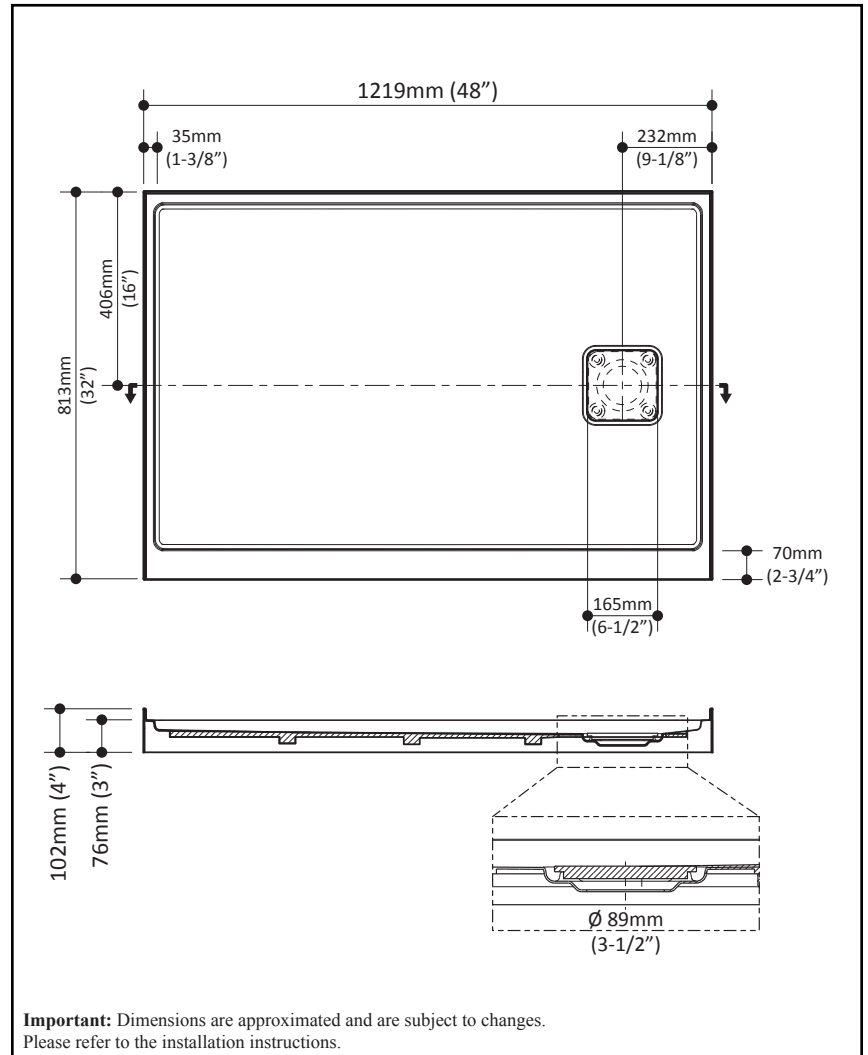

KOVER™

BW1550

48x32x3 Rectangular Acrylic Shower Base (right drain)

SPECIFICATIONS

Features

- Rectangular shower base
- Acrylic base fiberglass reinforced
- 1219 mm x 813 mm (48 x 32 in.)
- Low-3 in. threshold (76 mm)
- Right drain
- Integrated tiling flange
- Drain cover included

Colors

- White : BW1550-240

Certifications

The specified model meets or exceeds the following standards;

- IAPMO Z124
- CSA B45.5

Packaging

- **Dimensions:**
1270 mm x 813 mm x 120 mm
(50 x 32 x 4 3/4 in.)
- **Weight:** 44 lb (20 kg)

Product dimensions:

Important: Dimensions are approximated and are subject to changes. Please refer to the installation instructions.

Kalia inc.
1355, 2nd Street
Sainte-Marie (Quebec)
Canada G6E 1G9

t. 1-418-387-9090
1 877 GO KALIA (1-877-465-2542)
f. 1-418-387-9089
www.KaliaStyle.com