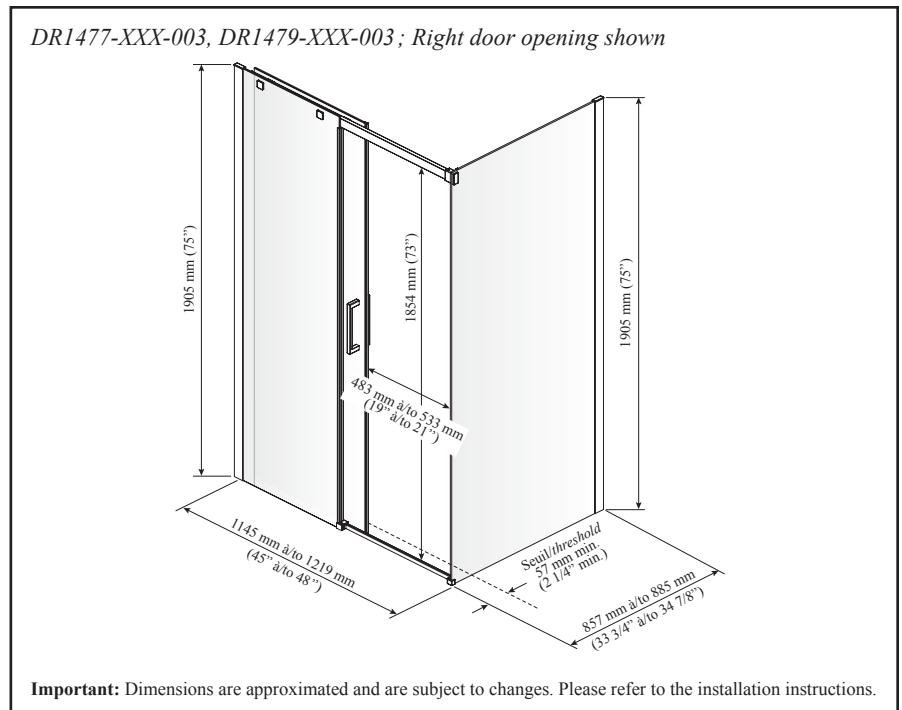

WARRANTY

Kalia Inc. guarantees all aspects of its products to be free of defects in material and workmanship for normal residential use. Refer to the warranty included with the Kalia products for details.