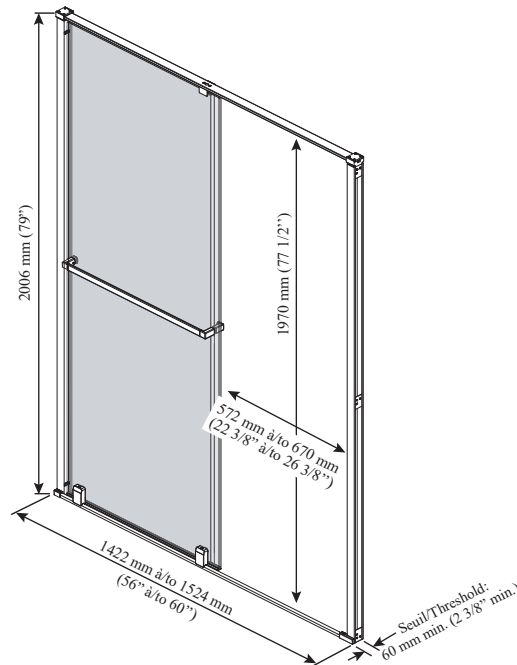

WARRANTY

Kalia Inc. guarantees all aspects of its products to be free of defects in material and workmanship for normal residential use. Refer to the warranty included with the Kalia products for details.

DR1853-115-003
DR1854-115-003
Right-opening shown