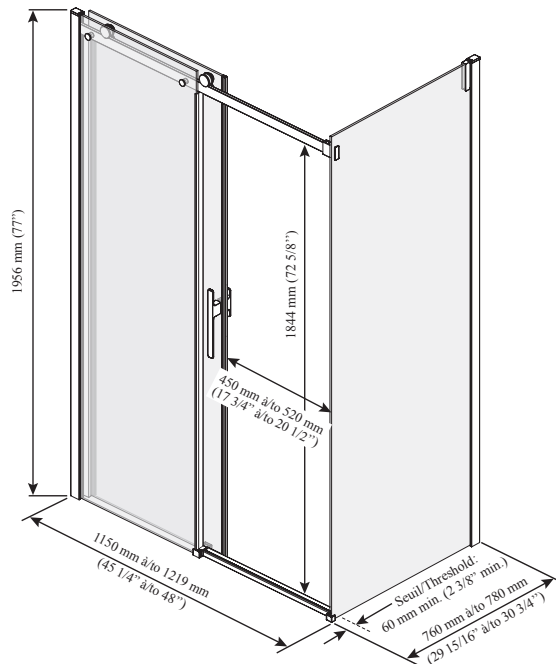

WARRANTY

Kalia Inc. guarantees all aspects of its products to be free of defects in material and workmanship for normal residential use. Refer to the warranty included with the Kalia products for details.

DR2049-XXX-005;
DR2052-XXX-005;
Right opening shown