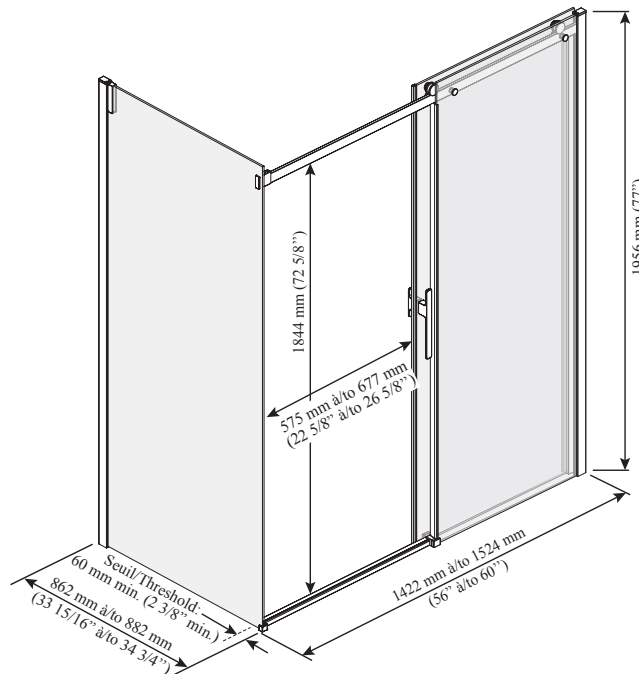

WARRANTY

Kalia Inc. guarantees all aspects of its products to be free of defects in material and workmanship for normal residential use. Refer to the warranty included with the Kalia products for details.

DR2056-XXX-005;
DR2054-005;
DR2050-XXX-005
Left opening shown