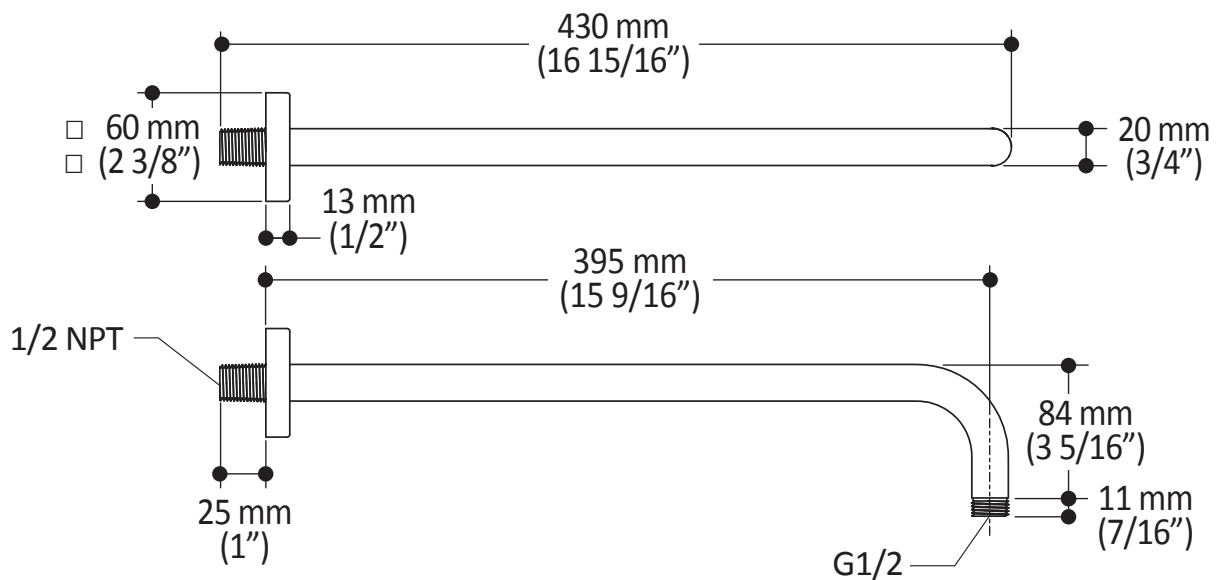

**Features**

- Male water inlet 1/2NPT
- Male water outlet G1/2

**Color (Finish)**

- Chrome: 105225-110
- Matte black: 105225-160

**Installation Notes**

This product must be installed following the installation instructions provided.

*Product dimensions:*

**Important:** Dimensions are approximated and are subject to changes. Please refer to the installation instructions.