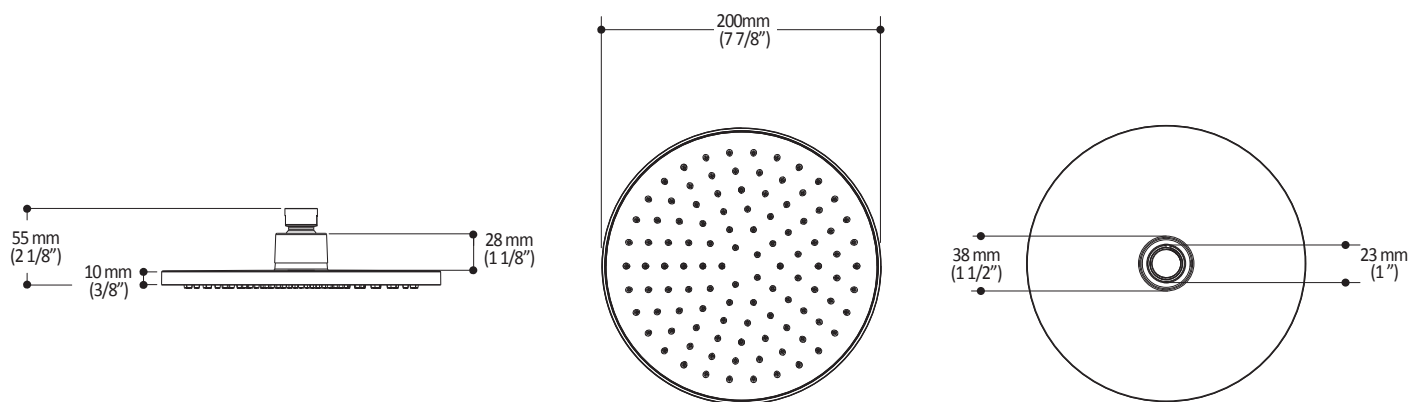

Features

- Male water inlet 1/2NPT
- Diameter: 200 mm (7 7/8")
- Soft tips for easy cleaning of limescale
- Adjustable orientation swivel

Colors (Finishes)

- Chrome: 105546-110
- Matte black: 105546-160

Maximum flow rate

Product dimensions:

Important : Dimensions are approximated and are subject to changes. Please refer to the installation instructions.