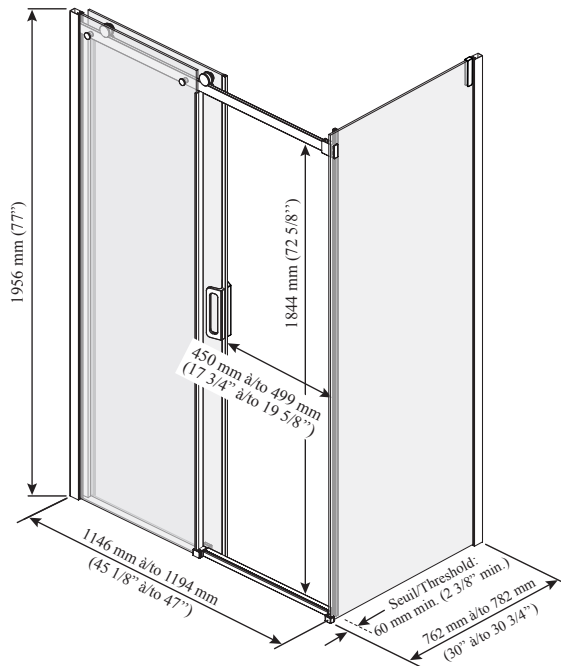

**Features**

- Frameless sliding shower door for corner shower
- 8 mm (5/16") clear tempered glass with **KaliaPROTEK™** protective film (the protective film is installed on the outside of the panels)\*
- Ultra-smooth rolling system
- Hidden anti-jump system without friction
- Closure with cushioned magnetic seals for an airtight and sound absorption
- Removable central guide for easy maintenance
- 1956 mm (77") panel height provides freedom of movement
- Door access: 450 to 499 mm (17 3/4" to 19 5/8")
- 200 mm (7 7/8") ergonomic inside and outside handles
- Minimum threshold required: 60 mm (2 3/8")
- Reversible unit

- BW1551 • BW1552

Also available with towel bar

**INSTALLATION NOTES**

Minimum threshold required for installation is 60 mm (2 3/8"). This product must be installed following the installation instructions provided.

DR2057-160-004  
DR1795-160-000;  
Right opening shown

**Important:** Dimensions are approximated and are subject to changes. Please refer to the installation instructions.