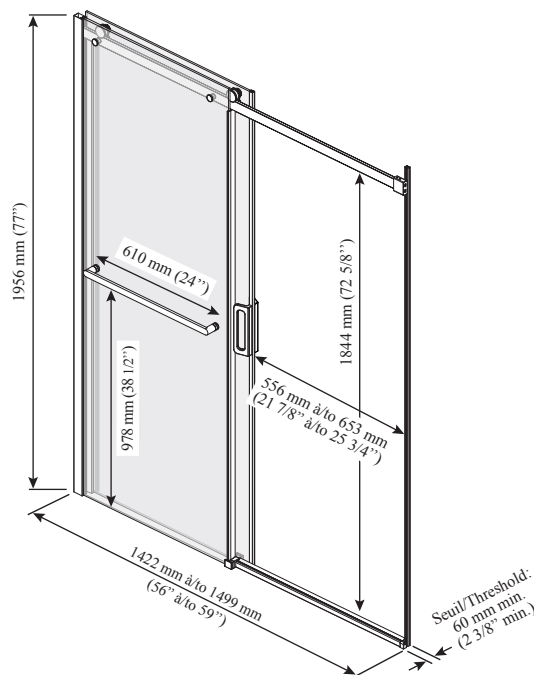

Features

- Frameless sliding shower door for corner shower
- 8 mm (5/16") clear tempered glass with **KaliaPROTEK™** protective film (the protective film is installed on the outside of the panels)
- Ultra-smooth rolling system
- Hidden anti-jump system without friction
- Closure with cushioned magnetic seals for an airtight and sound absorption
- Removable central guide for easy maintenance
- 1956 mm (77") panel height provides freedom of movement
- Door access: 556 to 653 mm (21 7/8" to 25 3/4")
- 200 mm (7 7/8") ergonomic inside and outside handles
- Minimum threshold required: 60 mm (2 3/8")
- 610 mm (24") towel bar included
- Reversible unit

Towel bar

- DR2059-XXX-XXX-001

This door can be installed with the following Kalia shower base(s) model(s):

- BW1213
- BW1228
- BW1458
- BW1414
- BW1282
- BW1096
- BW1107
- BW1079
- BW1457
- BW1415
- BW1097
- BW1966

Towel bar included

INSTALLATION NOTES

Minimum threshold required for installation is 60 mm (2 3/8"). This product must be installed following the installation instructions provided.

WARRANTY

Kalia Inc. guarantees all aspects of its products to be free of defects in material and workmanship for normal residential use. Refer to the warranty included with the Kalia products for details.

DR2058/DR2059-XXX-004-001
Right opening shown

Important: Dimensions are approximated and are subject to changes. Please refer to the installation instructions.