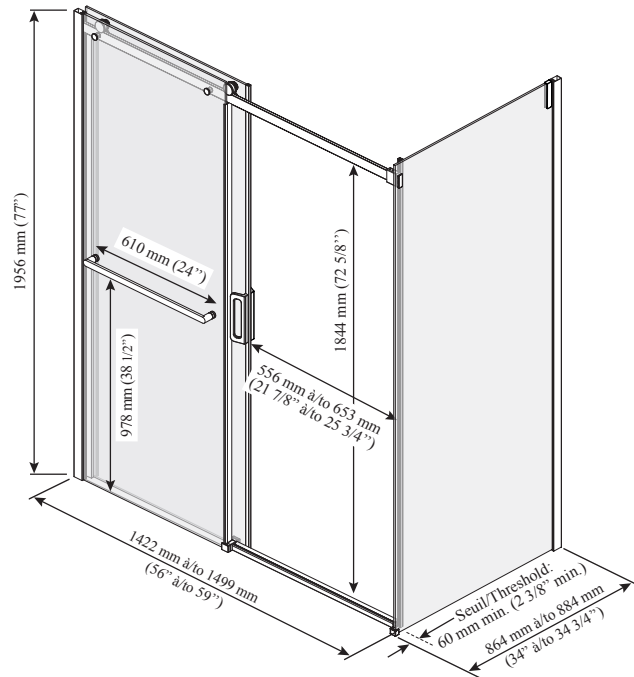

Features

- Frameless sliding shower door for corner shower
- 8 mm (5/16") clear tempered glass with KaliaPROTEK™ protective film (the protective film is installed on the outside of the panels)
- Ultra-smooth rolling system
- Hidden anti-jump system without friction
- Closure with cushioned magnetic seals for an airtight and sound absorption
- Removable central guide for easy maintenance
- 1956 mm (77") panel height provides freedom of movement
- Door access: 556 to 653 mm (21 7/8" to 25 3/4")
- 200 mm (7 7/8") ergonomic inside and outside handles
- Minimum threshold required: 60 mm (2 3/8")
- 610 mm (24") towel bar included
- Reversible unit

Towel bar

- DR2059-XXX-XXX-001

This door can be installed with the following Kalia shower base(s) model(s):

- BW1213
- BW1107
- BW1193
- BW1194
- BW1283
- BW1284
- BW1966

Towel bar included

INSTALLATION NOTES

Minimum threshold required for installation is 60 mm (2 3/8"). This product must be installed following the installation instructions provided.

WARRANTY

Kalia Inc. guarantees all aspects of its products to be free of defects in material and workmanship for normal residential use. Refer to the warranty included with the Kalia products for details.

DR2058/DR2059-XXX-004-001
DR2060-XXX-004;
Right opening shown

Important: Dimensions are approximated and are subject to changes. Please refer to the installation instructions.