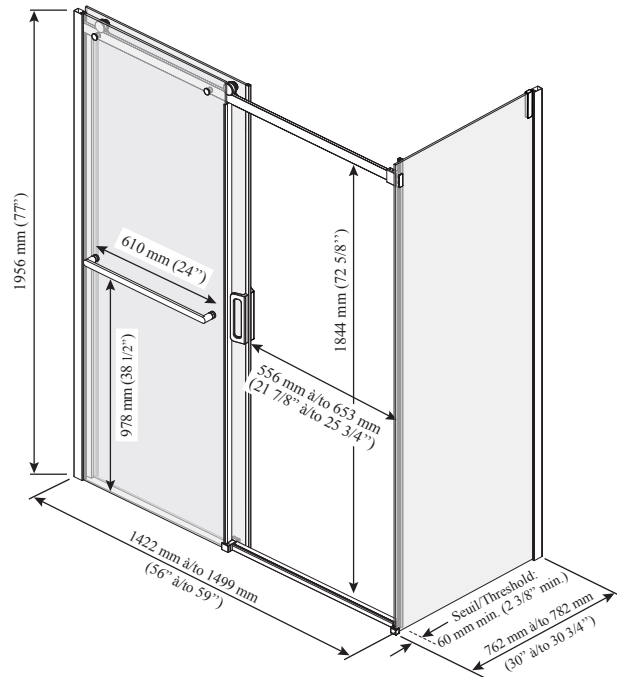

Features

- Frameless sliding shower door for corner shower
- 8 mm (5/16") clear tempered glass with KaliaPROTEK™ protective film (the protective film is installed on the outside of the panels)
- Ultra-smooth rolling system
- Hidden anti-jump system without friction
- Closure with cushioned magnetic seals for an airtight and sound absorption
- Removable central guide for easy maintenance
- 1956 mm (77") panel height provides freedom of movement
- Door access: 556 to 653 mm (21 7/8" to 25 3/4")
- 200 mm (7 7/8") ergonomic inside and outside handles
- Minimum threshold required: 60 mm (2 3/8")
- 610 mm (24") towel bar included
- Reversible unit

Towel bar

- DR2059-XXX-XXX-001

This door can be installed with the following Kalia shower base(s) model(s);

- BW1808 • BW1809
- BW1079

Towel bar included

INSTALLATION NOTES

Minimum threshold required for installation is 60 mm (2 3/8"). This product must be installed following the installation instructions provided.

DR2058/DR2059-XXX-004-001
DR2061-XXX-004;
Right opening shown

Important: Dimensions are approximated and are subject to changes. Please refer to the installation instructions.