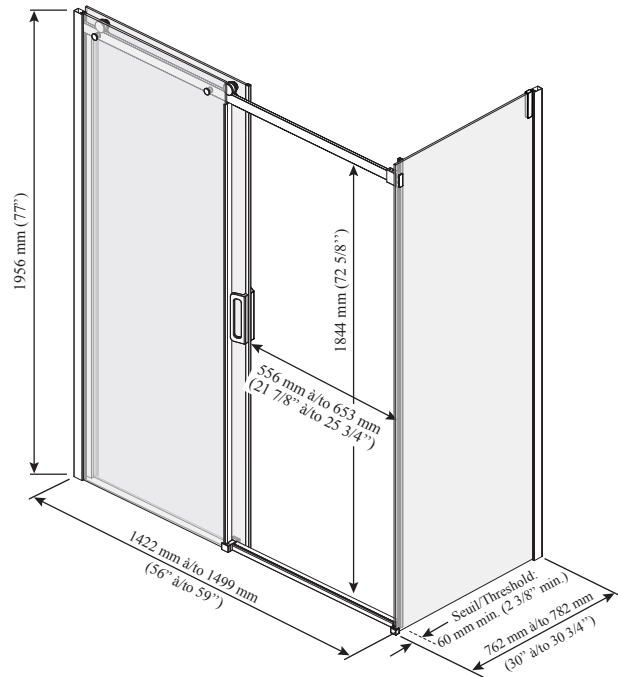

**Features**

- Frameless sliding shower door for corner shower
- 8 mm (5/16") clear tempered glass with **KaliaPROTEK™** protective film (the protective film is installed on the outside of the panels)
- Ultra-smooth rolling system
- Hidden anti-jump system without friction
- Closure with cushioned magnetic seals for an airtight and sound absorption
- Removable central guide for easy maintenance
- 1956 mm (77") panel height provides freedom of movement
- Door access: 556 to 653 mm (21 7/8" to 25 3/4")
- 200 mm (7 7/8") ergonomic inside and outside handles
- Minimum threshold required: 60 mm (2 3/8")
- Reversible unit

*This door can be installed with the following Kalia shower base(s);*

- BW1808 • BW1809
- BW1079

Also available with towel bar

**INSTALLATION NOTES**

Minimum threshold required for installation is 60 mm (2 3/8"). This product must be installed following the installation instructions provided.

DR2058/DR2059-XXX-004  
DR2061-XXX-004;  
Right opening shown

**Important:** Dimensions are approximated and are subject to changes. Please refer to the installation instructions.