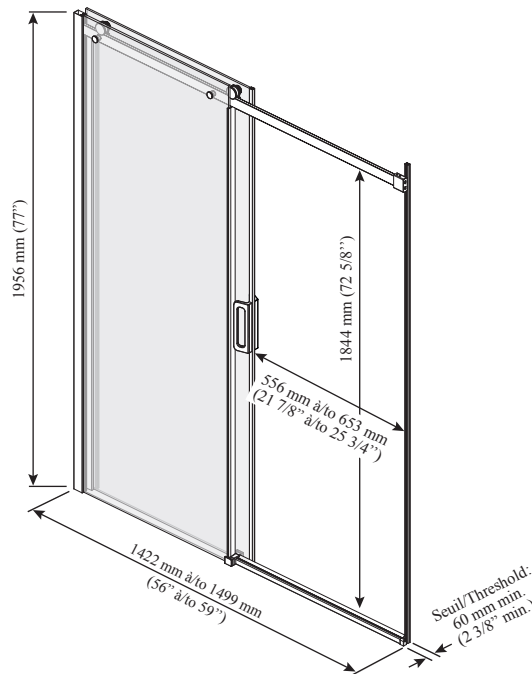

Features

- Frameless sliding shower door for alcove shower
- 8 mm (5/16") clear tempered glass with **KaliaPROTEK™** protective film (the protective film is installed on the outside of the panels)
- Ultra-smooth rolling system
- Hidden anti-jump system without friction
- Closure with cushioned magnetic seals for an airtight and sound absorption
- Removable central guide for easy maintenance
- 1956 mm (77") panel height provides freedom of movement
- Door access: 556 to 653 mm (21 7/8" to 25 3/4")
- 200 mm (7 7/8") ergonomic inside and outside handles
- Minimum threshold required: 60 mm (2 3/8")
- Reversible unit

- DR2058-004
- DR2059-XXX-004

This door can be installed with the following Kalia shower base(s) model(s);

- BW1213
- BW1107
- BW1228
- BW1079
- BW1458
- BW1457
- BW1414
- BW1415
- BW1282
- BW1097
- BW1096
- BW1966

DR2058/DR2059-XXX-004
Right opening shown

Important: Dimensions are approximated and are subject to changes. Please refer to the installation instructions.