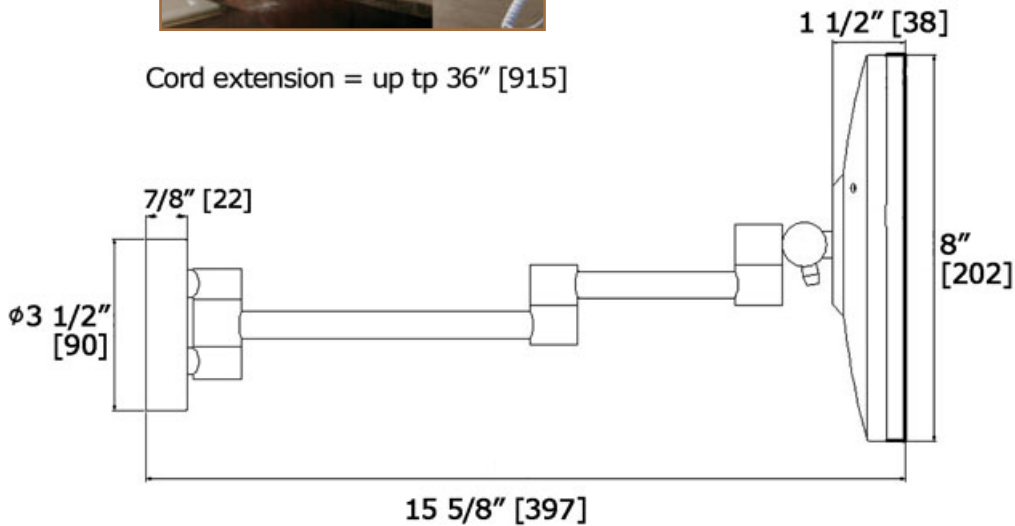

Lit MAGNIFICATION MIRRORS

LED Plug-in
2035 LED

Cord extension = up to 36" [915]

LALOO ACCESSORIES
lalo.ca
866.305.2566
SERVICE@lalo.ca