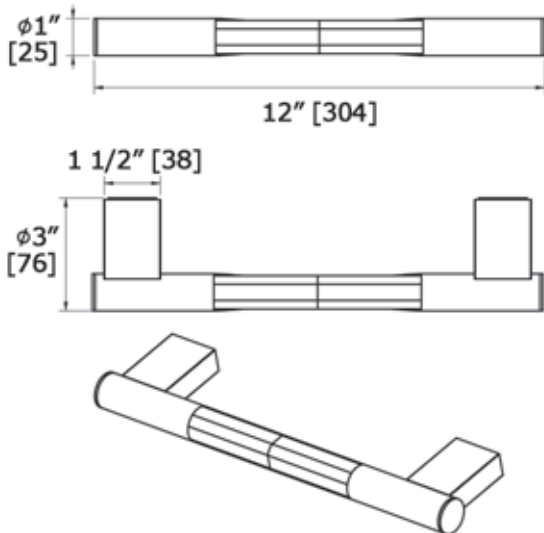

BOUTIQUE

GRAB BAR - STRAIGHT 12 2602

AVAILABLE FINISHES:

CHROME, MATTE BLACK

BRUSHED NICKEL, POLISHED NICKEL, POLISHED BLACK NICKEL

BRUSHED GOLD, POLISHED GOLD, ROSE GOLD

LALOO ACCESSORIES

laloocanada.com