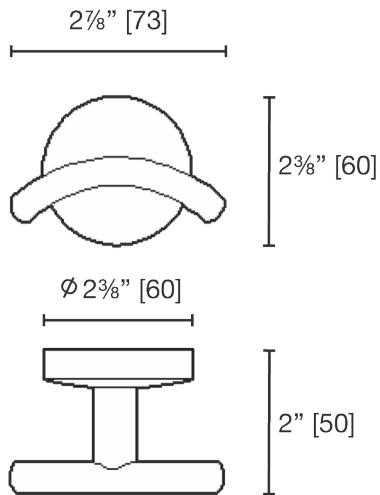

CR3882I

Double Robe Hook / Inverted

LALOO ACCESSORIES

SERVICE@LALOO.CA

866-305-2566

Perfect for bath robes.

Materials:

brass & zinc

Complementary Accessories

- single towel bar
- extended double towel bar
- hand towel ring
- paper holder
- towel shelf
- double glass shelf
- triple glass shelf

Use metric dimensions for greatest accuracy. Specifications are subject to change without notice.