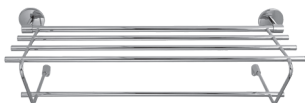

CR3882I

Double Robe Hook / Inverted

LALOO ACCESSORIES

SERVICE@LALOO.CA

866-305-2566

Perfect for bath robes.

Materials:

brass & zinc

brass, zinc & glass

Available Finishes

C chrome

PN polished nickel

BN brushed nickel

MB matte black

WF white frost

SG stone grey

Complementary Accessories

- single towel bar
- extended double towel bar
- hand towel ring
- paper holder
- towel shelf
- double glass shelf
- triple glass shelf

Use metric dimensions for greatest accuracy. Specifications are subject to change without notice.