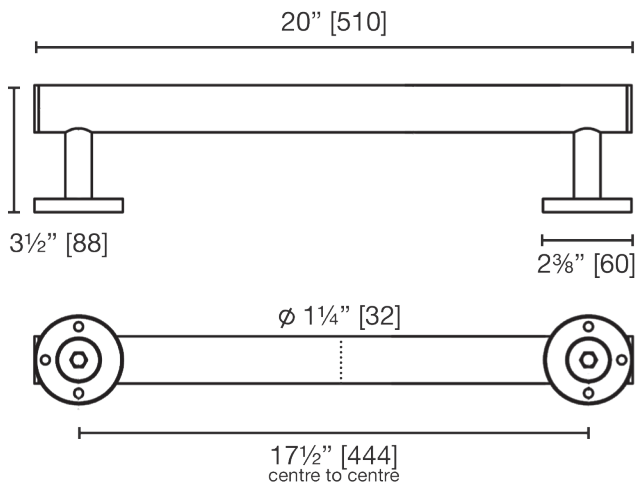

R3218ADA
Safety Bar - Straight 20

LALOO ACCESSORIES
SERVICE@LALOO.CA
866-305-2566

Weight capacity - 396lbs [180kg]

Safety bar complies with the accessibility standards of the Americans with Disabilities Act.

Available Finishes

-  C chrome
-  PN polished nickel
-  BN brushed nickel
-  GD polished gold
-  BG brushed gold
-  MB matte black
-  WF white frost
-  SG stone grey

Complementary Accessories

safety bar - straight 26
R3224ADA

13 3/8 squeegee
with square or round 3M hook
SS0200
S0200

Use metric dimensions for greatest accuracy. Specifications are subject to change without notice.

A
CELEBRATION
of ART &
FUNCTION