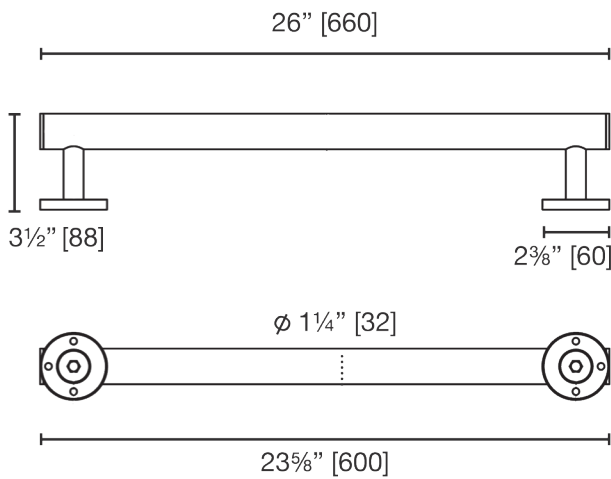

R3224ADA  
 Safety Bar - Straight 26

LALOO ACCESSORIES  
 SERVICE@LALOO.CA  
 866-305-2566

Weight capacity - 396lbs [180kg]

*Available Finishes*

-  C chrome
-  PN polished nickel
-  BN brushed nickel
-  GD polished gold
-  BG brushed gold
-  MB matte black
-  WF white frost
-  SG stone grey

**Complementary Accessories**

safety bar - straight 20  
**R3218ADA**

13 3/8 squeegee  
 with square or round 3M hook  
**SS0200**  
**S0200**

*Use metric dimensions for greatest accuracy. Specifications are subject to change without notice.*