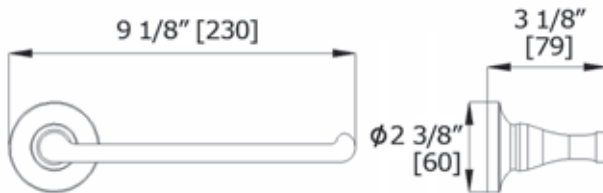

CoCo

HAND TOWEL HOLDER

C7380

AVAILABLE FINISHES:

CHROME, MATTE BLACK

BRUSHED NICKEL, POLISHED NICKEL, POLISHED BLACK NICKEL

BRUSHED GOLD, POLISHED GOLD, ROSE GOLD

LALOO ACCESSORIES