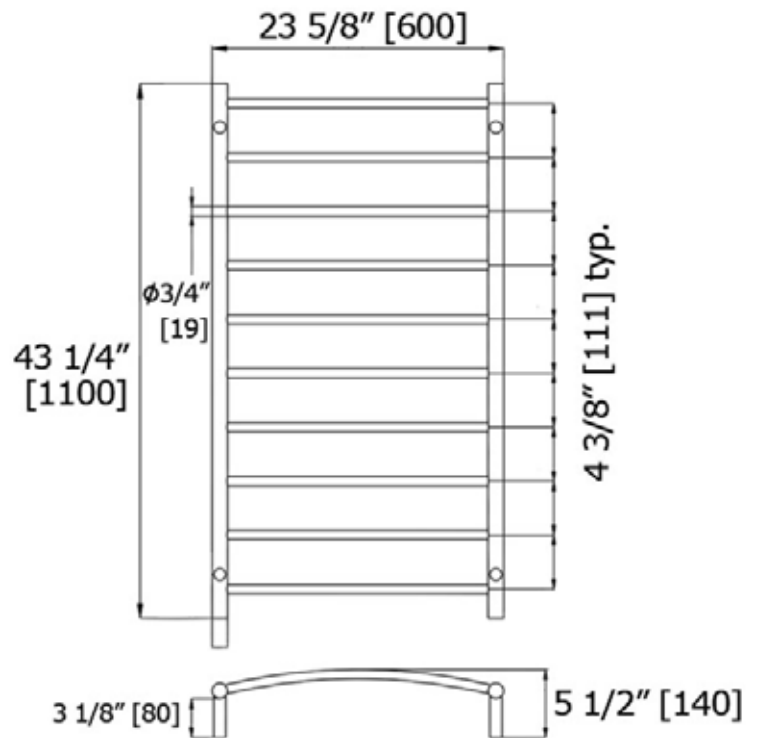

NVELUP TOWEL WARMERS

Multi-FUNCTION 10 BAR

ETW1-1 PS [polished STAINLESS]

Electrical Specifications:

125 Watt / 120 Volt / 1.04 Amps / 60Hz

PLUG-IN OR HARDWIRE

LALOO ACCESSORIES

lalo.ca