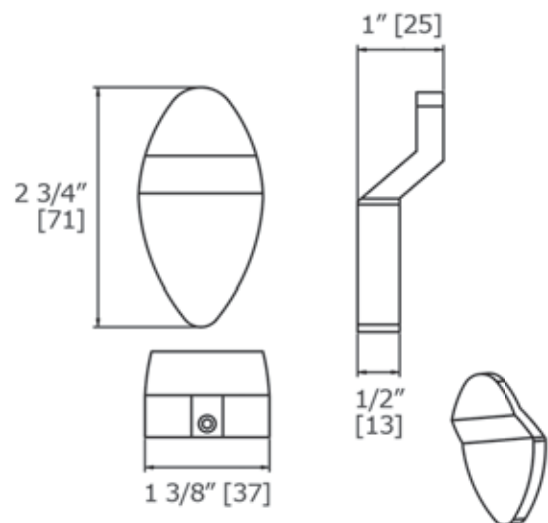

GRAVITY ROBE HOOK G5582

AVAILABLE FINISHES:

CHROME, MATTE BLACK

BRUSHED NICKEL, POLISHED NICKEL, POLISHED BLACK NICKEL
BRUSHED GOLD, POLISHED GOLD, ROSE GOLD

LALOO ACCESSORIES
laloocanada.com
866.305.2566
SERVICE@LALOO.CA