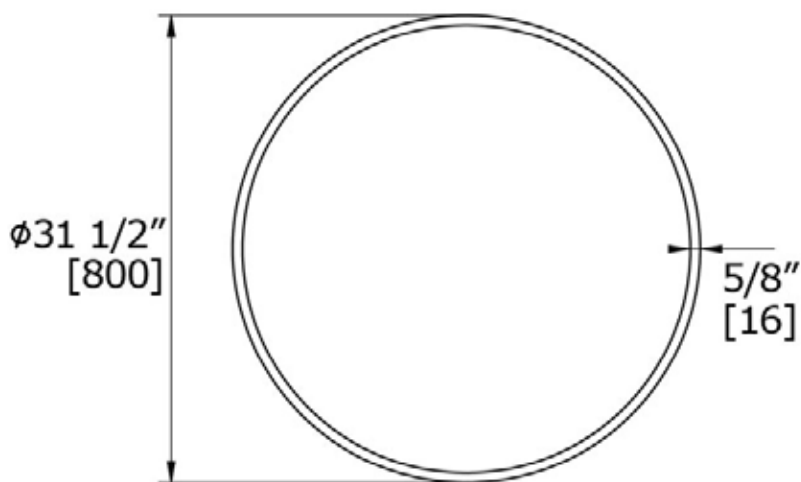

BEVEL Edge MIRRORS

CLASSIC ROUND BEVEL [5/8"]

H70008

LALOO ACCESSORIES

lalo.ca

866.305.2566

SERVICE@lalo.ca