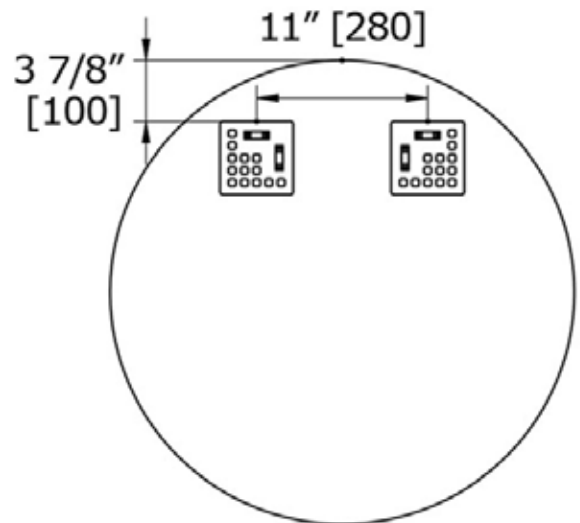

BEVEL Edge MIRRORS

CLASSIC ROUND BEVEL [5/8"]

H70008

LALOO ACCESSORIES

lalo.ca

866.305.2566

SERVICE@lalo.ca