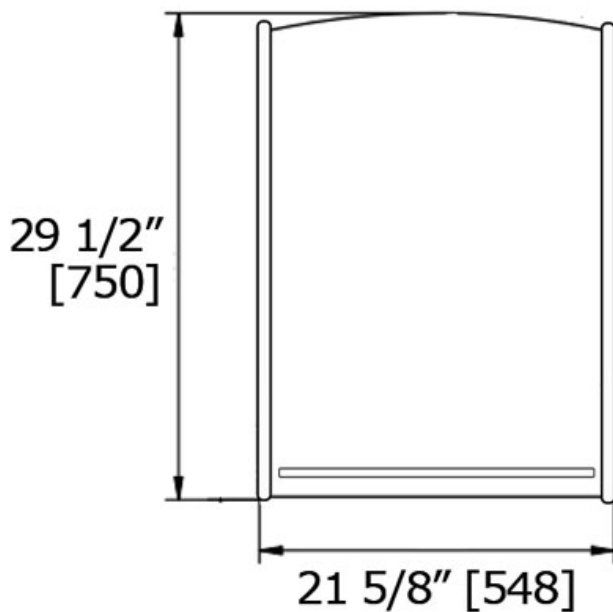

# MIRRORS WITH SHELVING

TUBULAR CHROME SIDE ACCENTS

M26001A

LALOO ACCESSORIES

[lalo.ca](http://lalo.ca)

866.305.2566

[SERVICE@lalo.ca](mailto:SERVICE@lalo.ca)