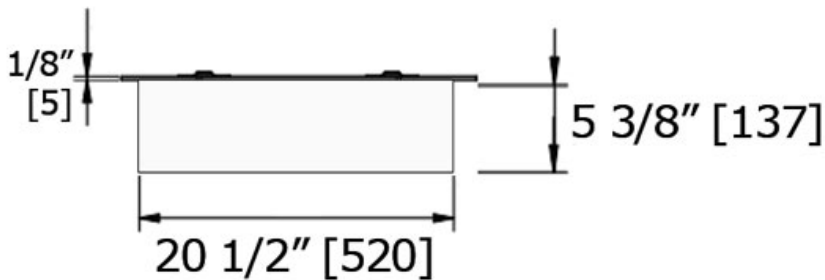

# MIRRORS WITH SHELVING

TUBULAR CHROME SIDE ACCENTS

M26001A

LALOO ACCESSORIES

[lalo.ca](http://lalo.ca)

866.305.2566

[SERVICE@lalo.ca](mailto:SERVICE@lalo.ca)