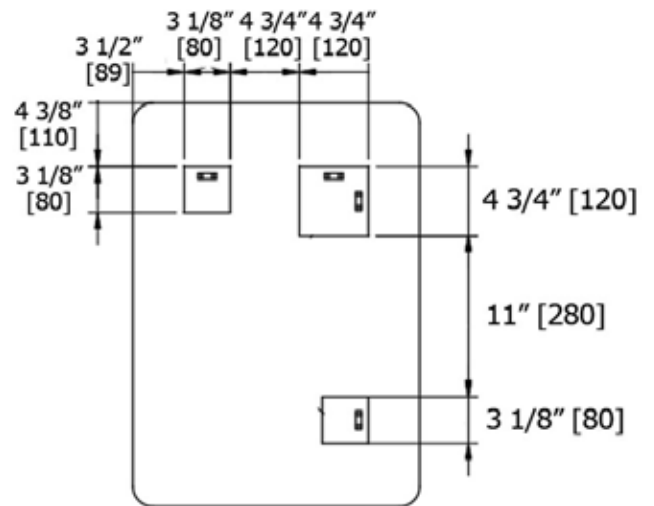

BEVEL EDGE MIRRORS

CLASSIC RECTANGULAR BEVEL $[\frac{3}{8}''$]

M30007

LALOO ACCESSORIES
 laloo.ca
 866.305.2566
 SERVICE@laloo.ca