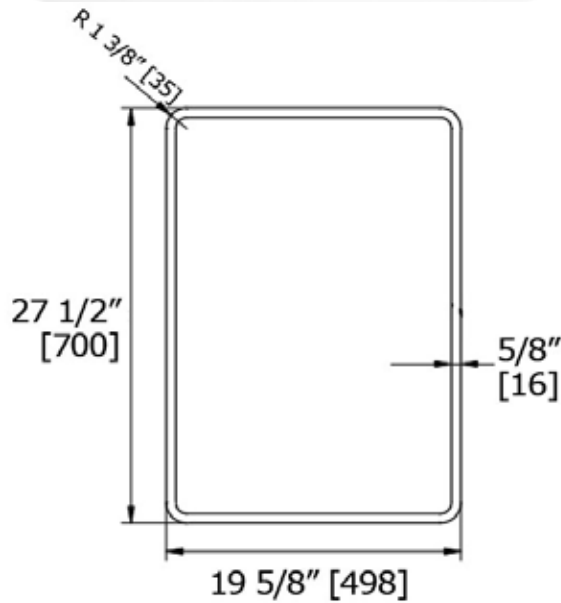

BEVEL EDGE MIRRORS

CLASSIC RECTANGULAR BEVEL $[\frac{3}{8}''$]

M30007

LALOO ACCESSORIES
 laloo.ca
 866.305.2566
 SERVICE@laloo.ca