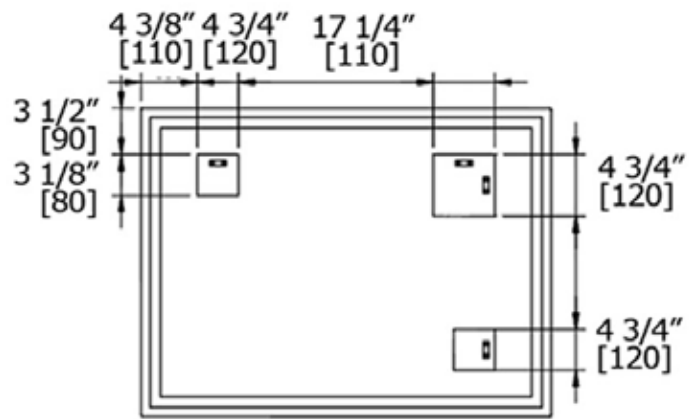

BEVEL EDGE MIRRORS

3/4" BEVELLED FRAME WITH 3/4" FROSTED GLASS INSERT
M31007

LALOO ACCESSORIES

lalo.ca

866.305.2566

SERVICE@lalo.ca