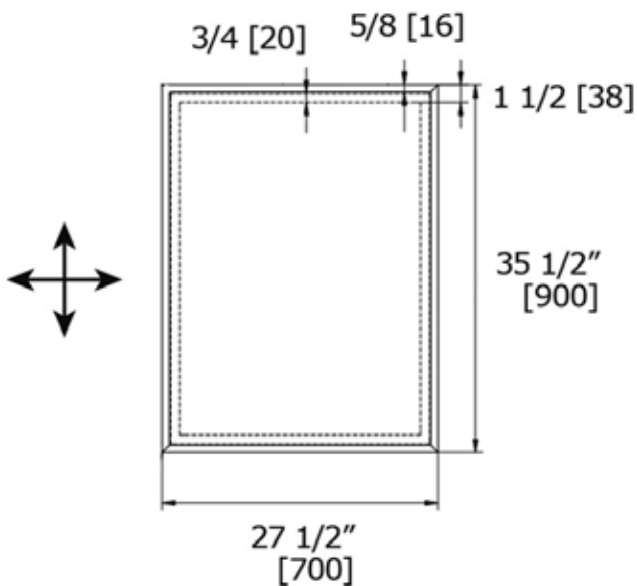

BEVEL EDGE MIRRORS

3/4" BEVELLED FRAME WITH 3/4" FROSTED GLASS INSERT
M31007

LALOO ACCESSORIES

lalo.ca

866.305.2566

SERVICE@lalo.ca