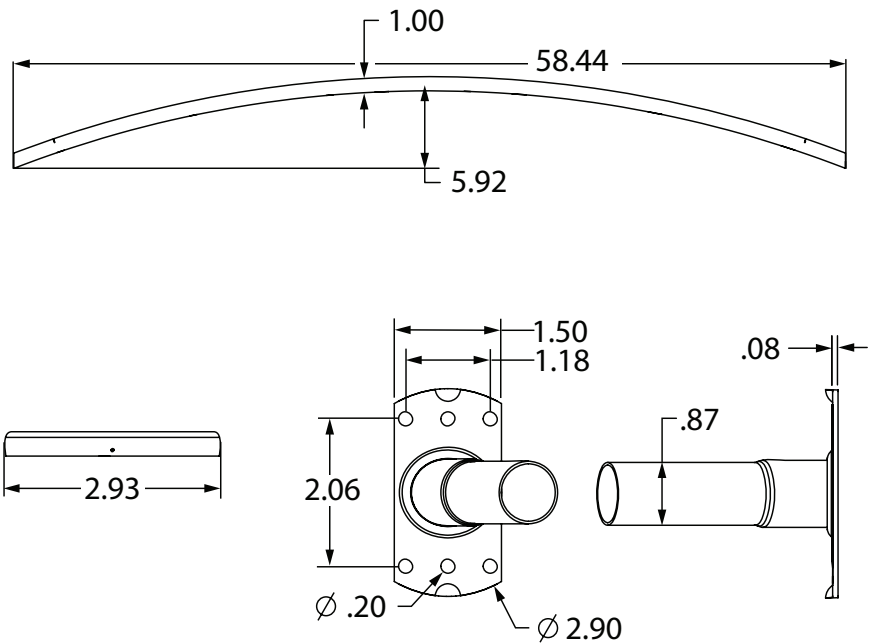

## Decorative Curved Shower Rod

### Stock Numbers:

- **2-102-5PS - Moen Brushed Nickel Curved Shower Rod**  
Polished Stainless Steel Finish  
1" Diameter Rod, Wholesale Packaging  
-Not Adjustable
- **2-102-5BS - Moen Brushed Nickel Curved Shower Rod**  
Brushed Stainless Steel Finish  
1" Diameter Rod, Wholesale Packaging  
-Not Adjustable
- **65-F-PS - Decorative Curved Shower Rod Flange Kit**  
Polished Stainless Steel Finish,  
Wholesale Packaging  
Concealed Screw Mounting, Two  
Assemblies per Set, Mounting  
Hardware included for installation  
into wood, drywall or tile
- **65 - F- BS - Decorative Curved Shower Rod Flange Kit**  
Brushed Stainless Steel Finish,  
Wholesale Packaging  
Concealed Screw Mounting, Two  
Assemblies per Set, Mounting  
Hardware included for installation  
into wood, drywall or tile

### Dimensions:

### Materials:

**Curved Shower Rod** is made of .028 (22 gauge) seamless type 304 stainless steel. **Flanges** are stamped from stainless steel.

**Stock Number:** \_\_\_\_\_ Low-Profile Curved Shower Rod  
By Moen Incorporated