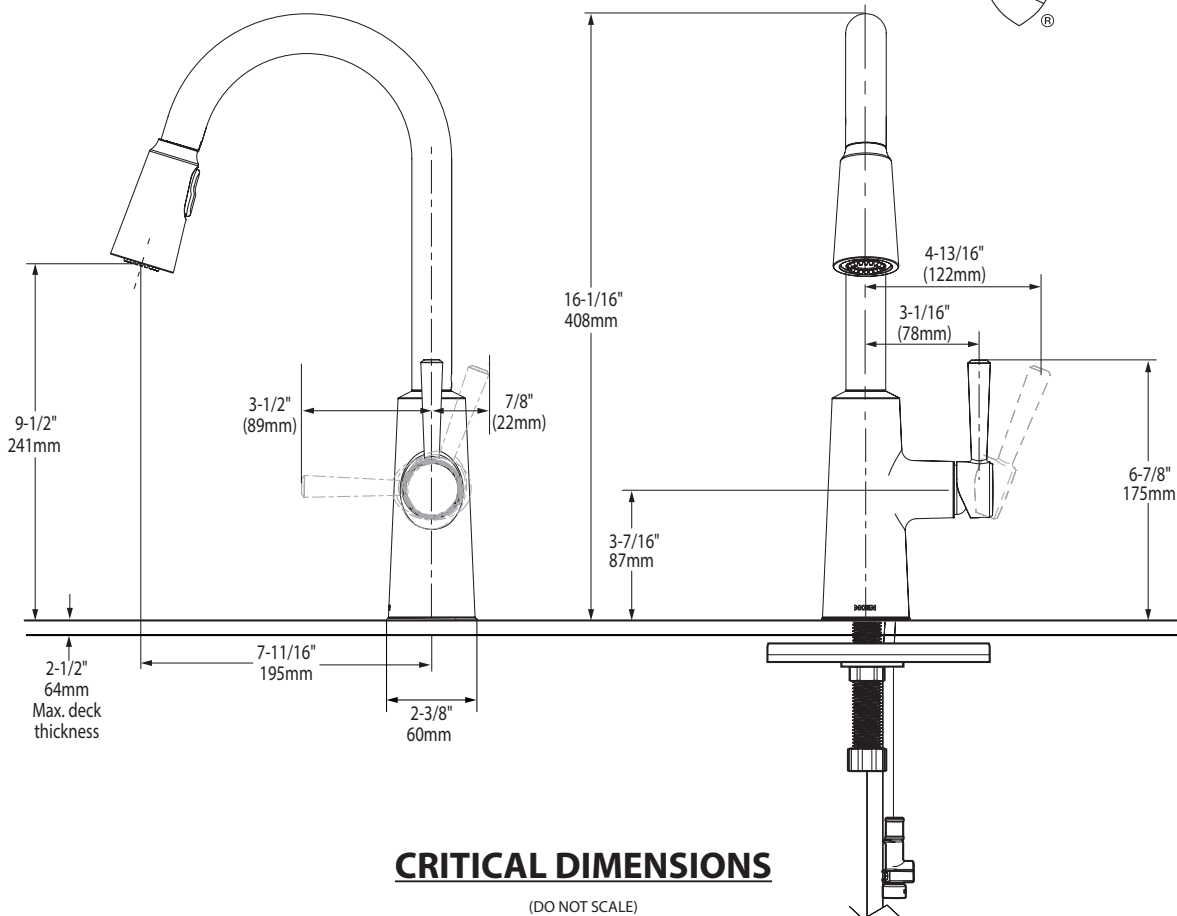

Buy it for looks. Buy it for life.®

DESCRIPTION

- High arc spout provides height and reach to fill or clean large pots while the pull down wand provides the maneuverability for cleaning or rinsing
- Reflex® system offers smooth operation, easy movement, self retraction, and secure docking
- Metal construction with various finishes identified by suffix
- Duralock™ quick connect installation
- Pulldown spray with 68" braided hose
- Flexible supply lines with 3/8" compression fittings connect directly to supply stop

- 1255™ Duralast™ cartridge for Single-Handle Faucets
- Engineered polymers, non-ferrous and stainless steel materials

STANDARDS

- Third party certified to IAPMO Green, ASME A112.18.1/CSA B-125.1 and all applicable requirements referenced therein including NSF 61/9 & 372
- Meets CalGreen and Georgia SB370 requirements
- Complies with California Proposition 65 and with the Federal Safe Drinking Water Act
- **ADA** ♿ for lever handle
- The backflow protection system in this device consists of two independently operating check valves, a primary and a secondary which prevent backflow

Models: 7402 series

NOTE: THIS FAUCET IS DESIGNED TO BE INSTALLED THRU 1 HOLE, 1-1/2" (38mm) MIN. DIA. (Sold sperately, 3 hole escutcheon 157328 available)

CRITICAL DIMENSIONS

(DO NOT SCALE)