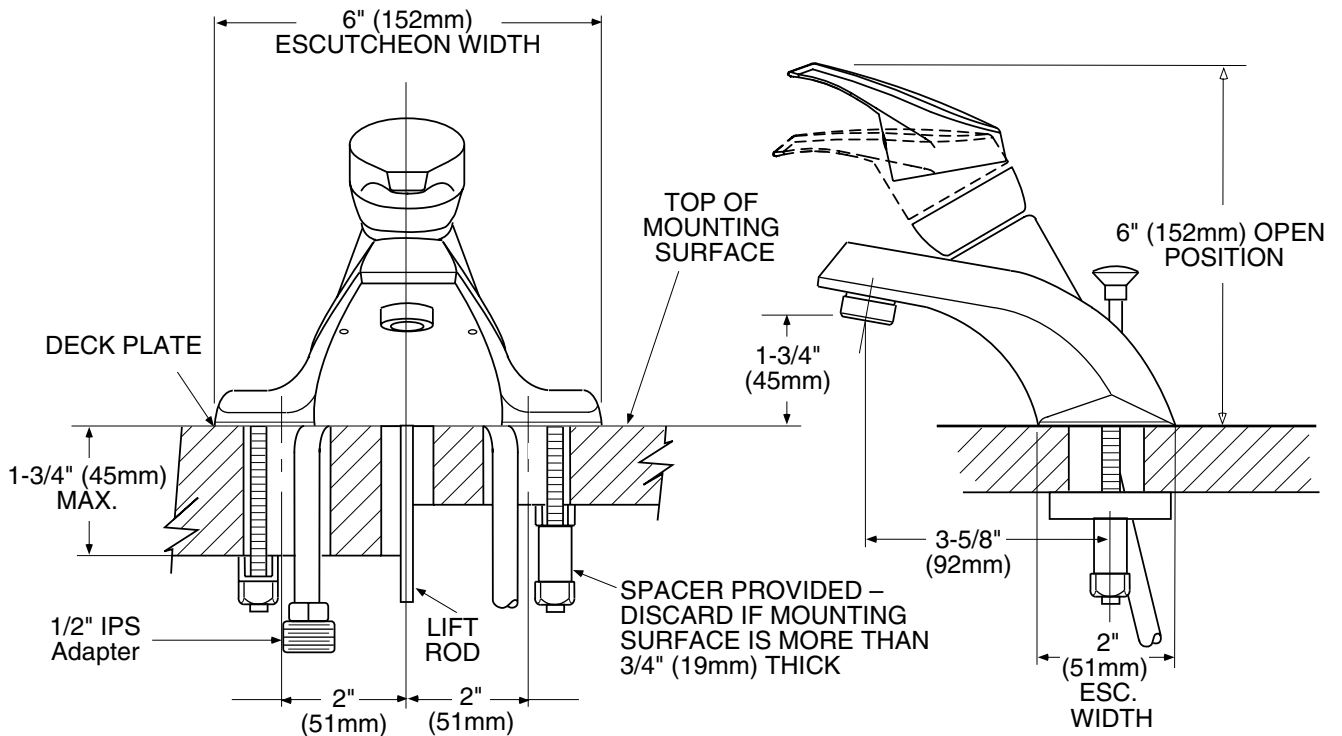

**Model: L64621, L64621P, L64621W
Bulk Packed (12 per carton)**

**NOTE: See reverse side
for illustrated parts**

NOTE: THIS FAUCET IS DESIGNED TO BE INSTALLED THRU 3 HOLES, 1" MIN. DIA.

CRITICAL DIMENSIONS