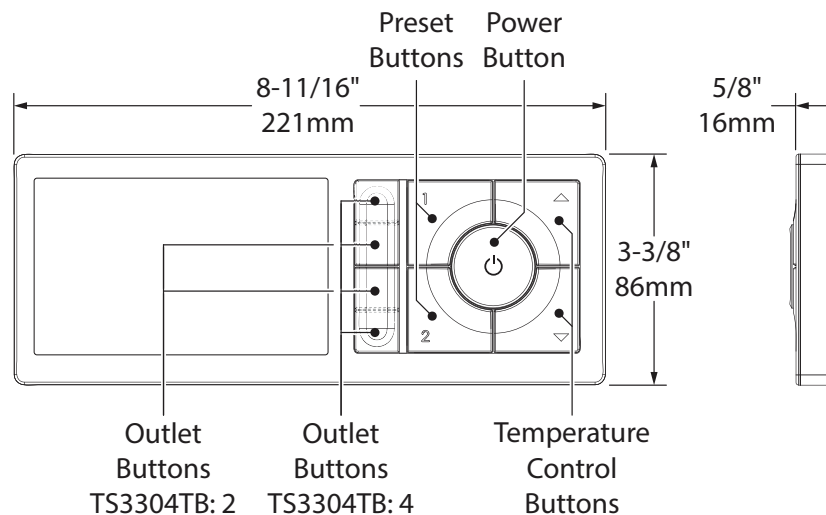

CRITICAL DIMENSIONS

(DO NOT SCALE)