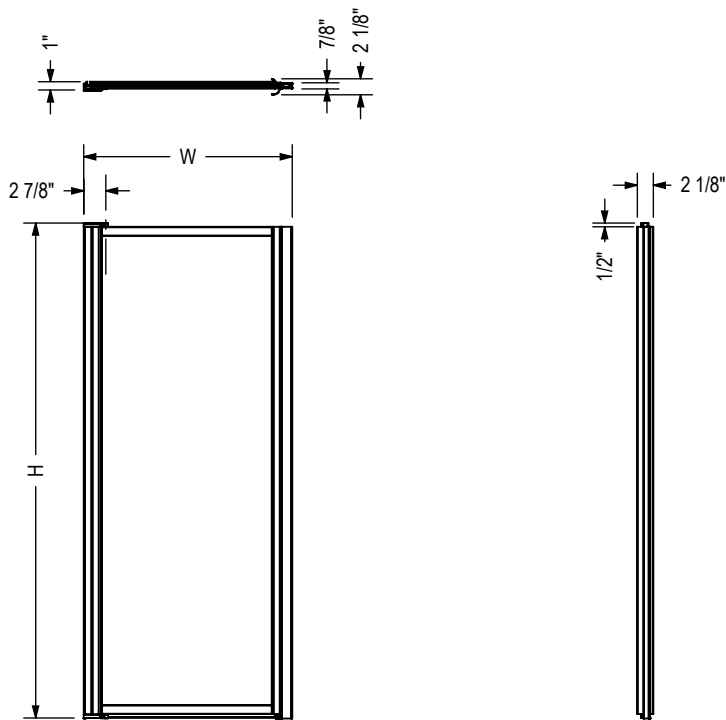

STANDARD

Code	Description	H	W
136605	Door Pivolok 19" - 20 3/4"	64 1/2"	19" - 20 3/4"
136615	Door Pivolok 21" - 22 3/4"	64 1/2"	21" - 22 3/4"
136625	Door Pivolok 23" - 24 3/4"	64 1/2"	23" - 24 3/4"
136626	Door Pivolok 25" - 26 3/4"	64 1/2"	25" - 26 3/4"
136635	Door Pivolok 27" - 28 3/4"	64 1/2"	27" - 28 3/4"
136645	Door Pivolok 29" - 30 3/4"	64 1/2"	29" - 30 3/4"
136655	Door Pivolok 31" - 32 3/4"	64 1/2"	31" - 32 3/4"
136656	Door Pivolok 33" - 34 3/4"	64 1/2"	33" - 34 3/4"

All dimensions are approximate. Structure measurements must be verified against the unit to ensure proper fit.