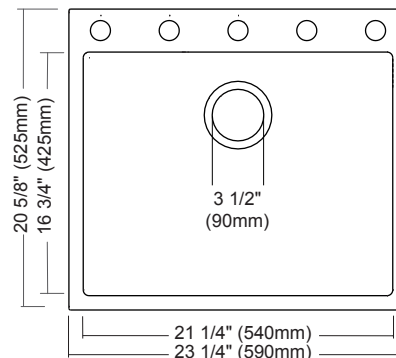

Vos notes personnelles / Your personal notes

GARANTIE LIMITÉE NAUTIKA OFFRETE À L'ACHETEUR - ÉVIERS À USAGE RÉSIDENTIEL (extrait du texte complet de la garantie disponible sur nautika.ca)

Les éviers Nautika sont garantis contre les défauts de matériaux ou de fabrication, dans les conditions d'usage domestique normales pour lesquelles ils ont été conçus, cette garantie reste en vigueur tant que vous restez propriétaire de votre évier.

NAUTIKA LIMITED BUYER WARRANTY - RESIDENTIAL SINKS (excerpt from the complete warranty text available at nautika.ca)

Nautika sinks are guaranteed against defects in material or workmanship for any normal domestic purpose for which it is intended for as you own your sink.