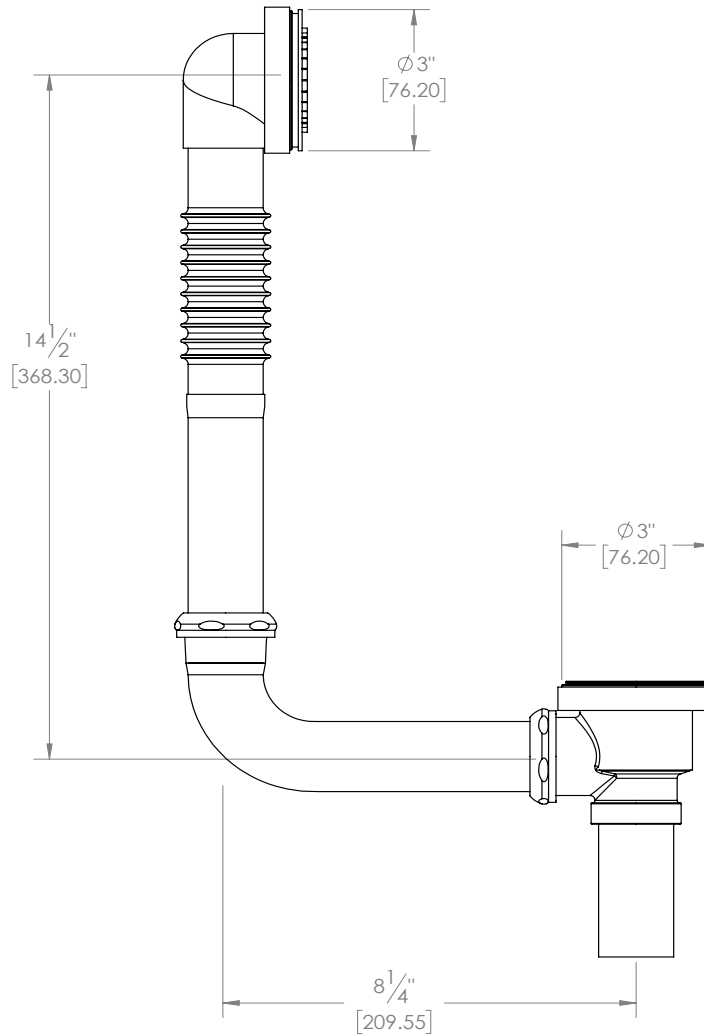

314D|X|YYY-|ZZZZ

1-1/2" Direct Brass Bath Waste/Overflow - Standard

Project Name: _____

Project Number: _____

Fixture #

Specification:

Direct style 1-1/2" Brass Bath Waste/Overflow Standard shall feature a Spin-on TiePlate, Corrugated adjustable Overflow tube, SlideOn™ Faceplate and Closure Mechanism.

*Certification

*The "cSAus Meets UPC" mark means the product conforms to the requirements of the NPC, UPC, IPC and IRC.

Refer to Side B for Faceplate, Closure Mechanism and Finish options and suffixes.

Oakville Stamping and Bending Ltd.