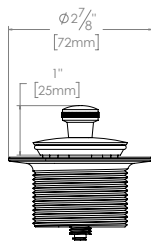

www.osb.ca (Canada) www.osbplumbing.com (USA)

--	--	--	--	--	--	--	--	--	--

Faceplate
Suffix

Closure
Suffix

Finish
Suffix

SELECT FACEPLATE SUFFIX BELOW AND TRANSPOSE ABOVE:

0
(BELL)

1
(SQUARE)

2
(ROUND)

SELECT CLOSURE SUFFIX BELOW AND TRANSPOSE ABOVE:

Q
(Clicker)

L
(Lift & Turn)

CS
(Plug & Chain)

PP
(Push-Pull*)

TIP
(Tip Toe)

T
(Twirl)