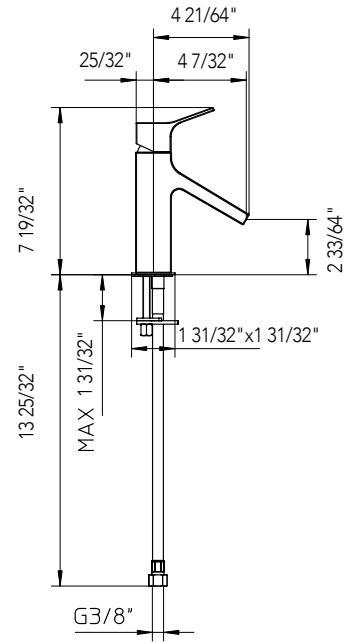

PALAZZANI

young

code **073011-10**

Features

- Single lever handle volume and temperature control.
- Temperature memory allows faucet to be turned on and off at any temperature setting.
- Without pop-up drain with 1-1/4" tailpiece.
- Ceramic disc valves longevity standards for a lifetime of durable performance.
- Valve body brass.

- All product dimensions are nominal.
- Handle clearance 1-31/32" (50mm).
- Faucet flow rate: 1.2 gpm.
- Pressure 60 psi.

Warranty

- Limited warranty.
- See website for detailed warranty information.

Note