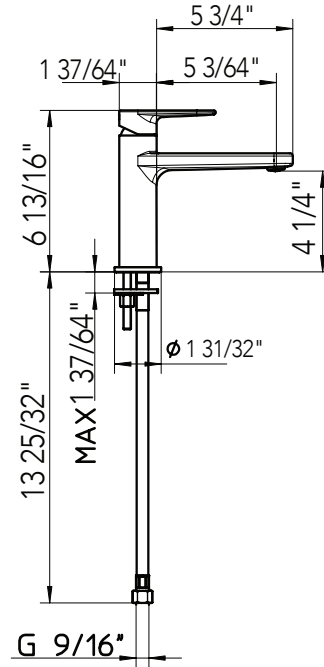

PALAZZANI **wild**

code **083045-10**

Features

- Single lever handle volume and temperature control.
- Temperature memory allows faucet to be turned on and off at any temperature setting.
- Without pop-up drain with 1-1/4" tailpiece.
- Ceramic disc valves longevity standards for a lifetime of durable performance.
- Valve body brass

Technical information

- All product dimensions are nominal
- Handle clearance 2-23/64" (60mm)
- Faucet flow rate: 1.2 gpm
- Pressure 60 psi

Warranty

- Limited warranty.
- See website for detailed warranty information.