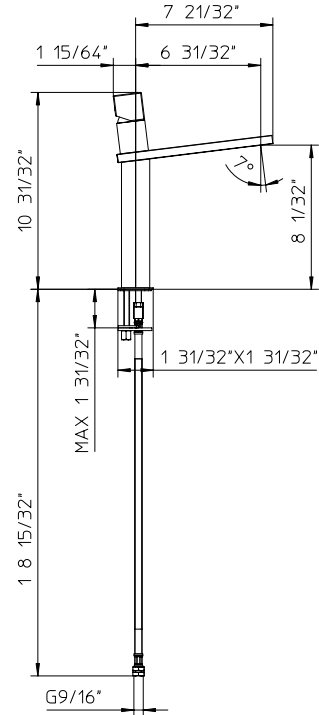

PALAZZANI

track

code **093018-10**

Features

- Single lever handle volume and temperature control.
- Temperature memory allows faucet to be turned on and off at any temperature setting.
- Without pop-up drain with 1-1/4" tailpiece.
- Ceramic disc valves longevity standards for a lifetime of durable performance.
- Valve body brass

- All product dimensions are nominal
- Handle clearance 1-31/32" (50mm)
- Faucet flow rate: 1.2 gpm
- Pressure 60 psi

Warranty

- Limited warranty.
- See website for detailed warranty information.

Note

- Install this product according to the installation guide.
- Final measurements confirm with product
- Palazzani reserves the right to make revisions without notice to product specifications.