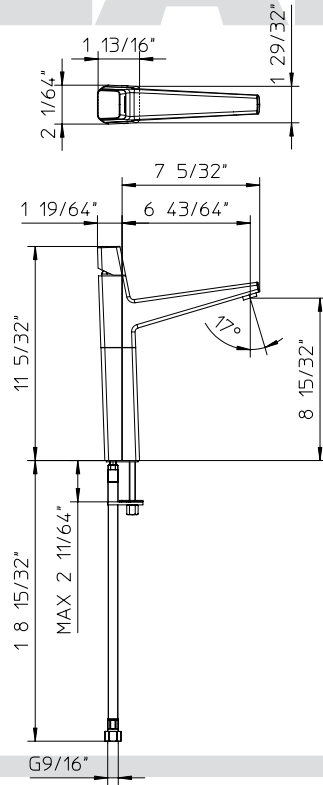

code **373018-10**

Features

- Single lever handle volume and temperature control.
- Temperature memory allows faucet to be turned on and off at any temperature setting.
- Without pop-up drain with 1-1/4" tailpiece.
- Ceramic disc valves longevity standards for a lifetime of durable performance.
- Valve body brass.

Material

- Solid brass.
- Finishes resist corrosion and tarnish.

Certifications

- ASME A112.18.1/CSA B125.1-12.
- California Energy Commission (CEC).
- ADA.

Available color finishes

- 10 chrome.

Technical information

- All product dimensions are nominal.
- Handle clearance 1-31/32" (50mm).
- Faucet flow rate: 1.2 gpm.
- Pressure 60 psi.

Warranty

- Limited warranty.
- See website for detailed warranty information.

Note

- Install this product according to the installation guide.
- Final measurements confirm with product.
- Palazzani reserves the right to make revisions without notice to product specifications.

PALAZZANI USA

phone (305) 651.4470 ■ service@palazzaniusa.com