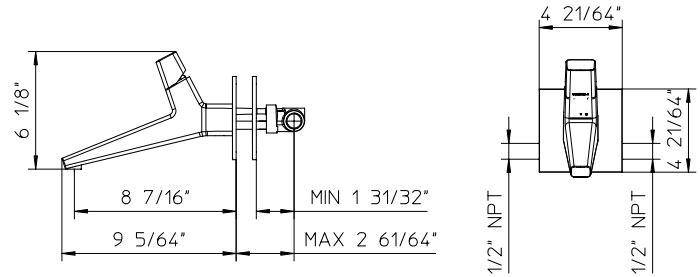

PALAZZANI **click**

code **373081-10**

Features

- Single lever handle volume and temperature control wall mounted.
- Temperature memory allows faucet to be turned on and off at any temperature setting.
- Ceramic disc valves longevity standards for a lifetime of durable performance.
- Valve body cast brass

- All product dimensions are nominal
- Faucet flow rate: 1.2 gpm
- Pressure 60 psi

Warranty

- Limited warranty.
- See website for detailed warranty information.

Note

- Install this product according to the installation guide.
- Final measurements confirm with product
- Palazzani reserves the right to make revisions without notice to product specifications.