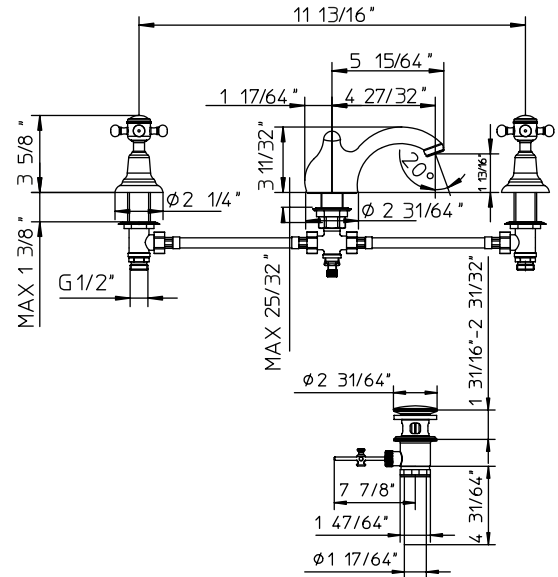

PALAZZANI

adams

code **523025-10**

Features

- 3 holes bathroom sink faucet, two handles and spout.
- With pop-up drain with 1-1/4" tailpiece.
- Ceramic disc valves longevity standards for a lifetime of durable performance.
- Valve body cast brass.

Technical information

- All product dimensions are nominal
- Handle clearance 1-31/32" (50mm)
- Faucet flow rate: 1.2 gpm
- Pressure 60 psi

Warranty

- Limited warranty.
- See website for detailed warranty information.