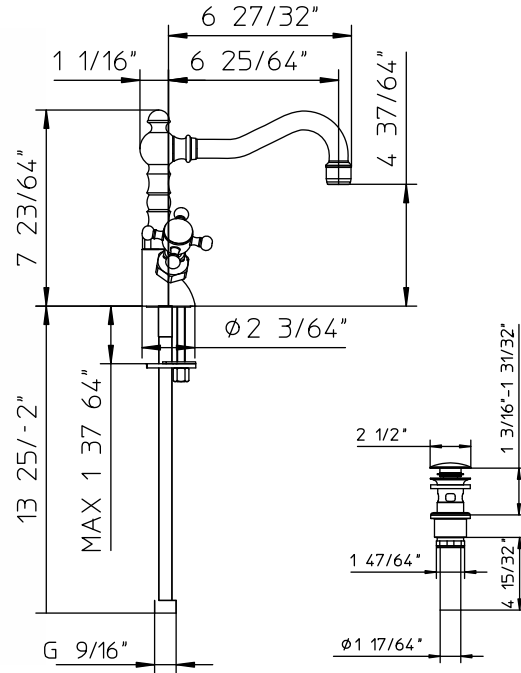

PALAZZANI

adams

code **523240-10**

Features

- Two handles temperature control with spout swivel spout 360°.
- Included Click-Clack drain with 1-1/4" tailpiece.
- Ceramic disc valves longevity standards for a lifetime of durable performance.
- Valve body cast brass.

Technical information

- All product dimensions are nominal
- Handle clearance 1-31/32" (50mm)
- Faucet flow rate: 1.2 gpm
- Pressure 60 psi

Warranty

- Limited warranty.
- See website for detailed warranty information.