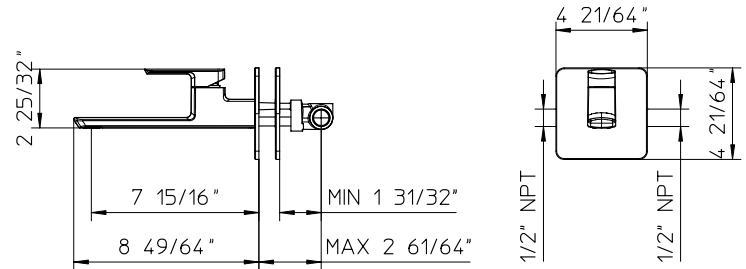

PALAZZANI **mis**

code **563081-10**

Features

- Single lever handle volume and temperature control wall mounted.
- Temperature memory allows faucet to be turned on and off at any temperature setting.
- Without pop-up drain with 1-1/4" tailpiece.
- Ceramic disc valves longevity standards for a lifetime of durable performance.
- Valve body cast brass.

Technical information

- All product dimensions are nominal
- Handle clearance 1-31/32" (50mm)
- Faucet flow rate: 5.5 gpm
- Pressure 60 psi

Warranty

- Limited warranty.
- See website for detailed warranty information.