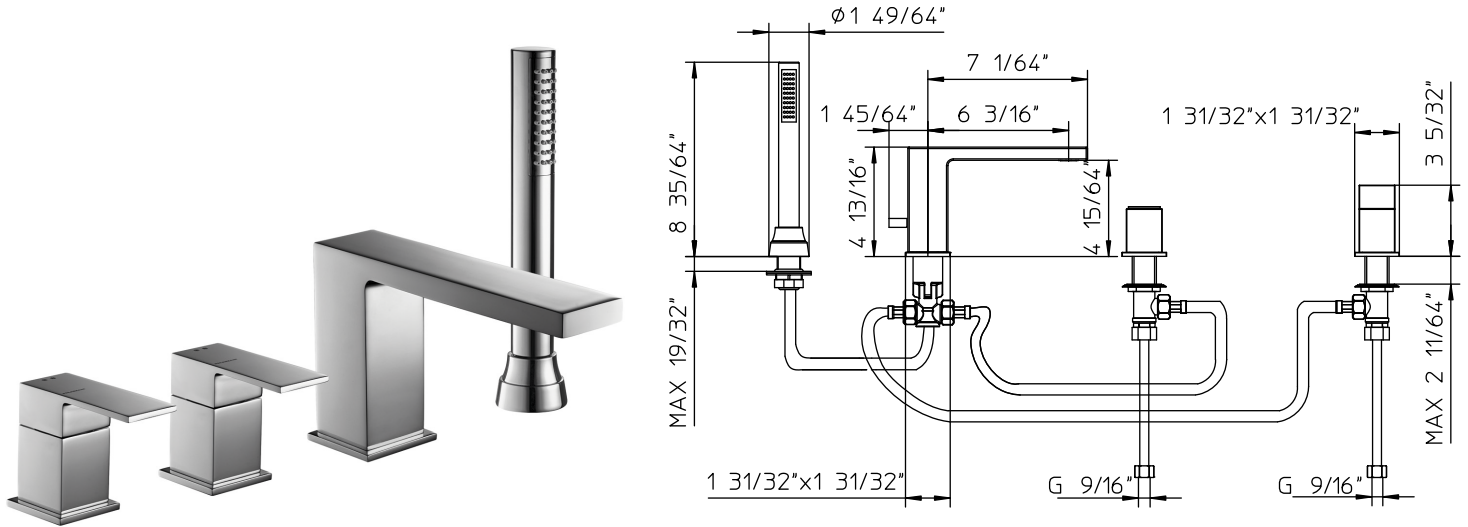

PALAZZANI

qadra

code **581394-10**

Features

- 4 holes deckmounted bath set, two handles, one spout diverter and one hand shower.
- Temperature memory allows faucet to be turned on and off at any temperature setting.
- Ceramic disc valves longevity standards for a lifetime of durable performance.
- Valve body cast brass.

Material

- Solid brass.
- Finishes resist corrosion and tarnish.

Certifications

- ASME A112.18.1/CSA B125.1-12
- California Energy Commission (CEC)
- ADA

Available color finishes

- 10 chrome
- 38 matt black
- 43 matt white
- 49 brushed steel finish

Technical information

- All product dimensions are nominal
- Handle clearance 2-23/64" (60mm)
- Faucet flow rate: 1.2 gpm
- Pressure 60 psi

Warranty

- Limited warranty.
- See website for detailed warranty information.