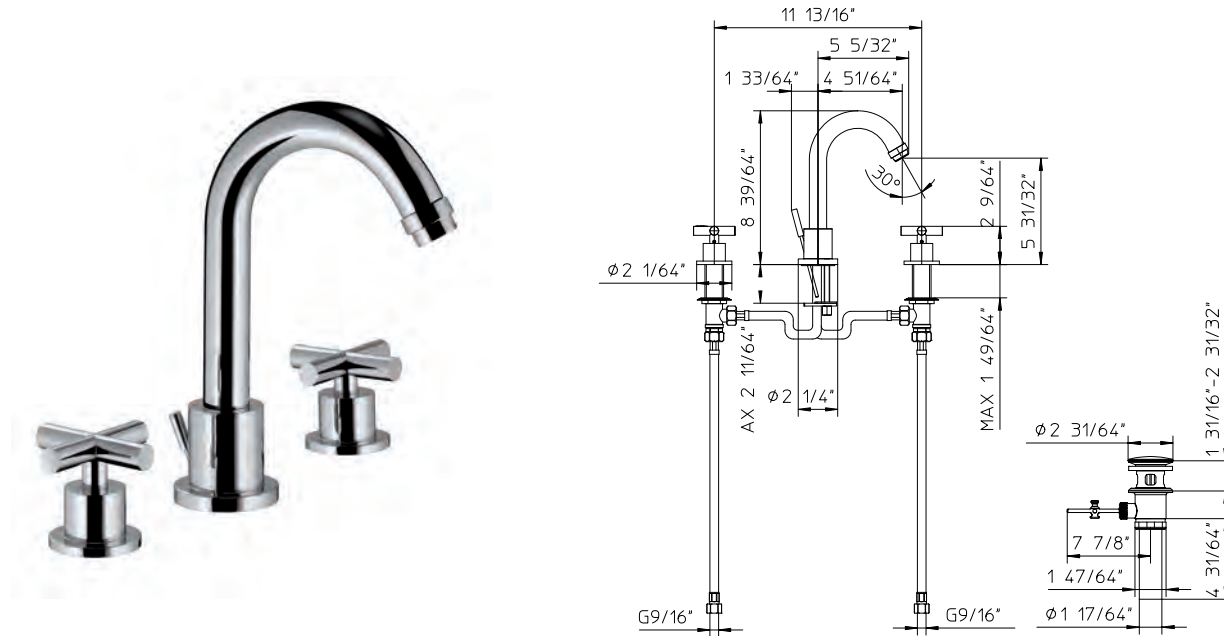

code **623040-10**

Features

- 3 holes bathroom sink faucet, two handles and spout swivel spout 360°.
- Included pop-up drain with 1-1/4" tailpiece.
- Ceramic disc valves longevity standards for a lifetime of durable performance.
- Valve body cast brass.

Material

- Solid brass.
- Finishes resist corrosion and tarnish.

Certifications

- ASME A112.18.1/CSA B125.1-12
- California Energy Commission (CEC)
- ADA

Available color finishes

- 10 chrome
- 38 matt black
- 43 matt white

Technical information

- All product dimensions are nominal
- Handle clearance 2-23/64" (60mm)
- Faucet flow rate: 1.2 gpm
- Pressure 60 psi

Warranty

- Limited warranty.
- See website for detailed warranty information.

Note

- Install this product according to the installation guide.
- Final measurements confirm with product.
- Palazzani reserves the right to make revisions without notice to product specifications.

PALAZZANI USA

phone (305) 651.4470 ■ service@palazzaniusa.com