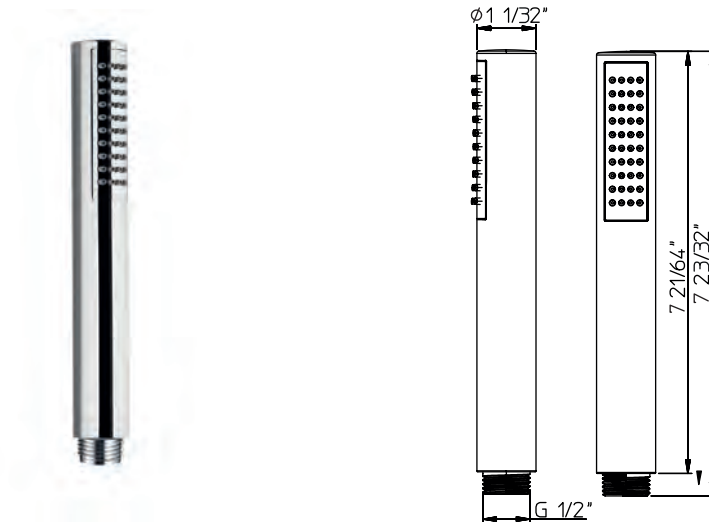

PALAZZANI showers

code **991205-10**

Features

- Handshower in abs \varnothing 1 1/32".
- Easy-clean system.
- Coated with 20 micron of chrome.

Material

- Abs.
- Finishes resist corrosion and tarnish.

Certifications

- All product dimensions are nominal.
- Max flow rate: 2 gpm.

Warranty

- Limited warranty.
- See website for detailed warranty information.

Note

- Install this product according to the installation guide.
- Final measurements confirm with product.
- Palazzani reserves the right to make revisions without notice to product specifications.